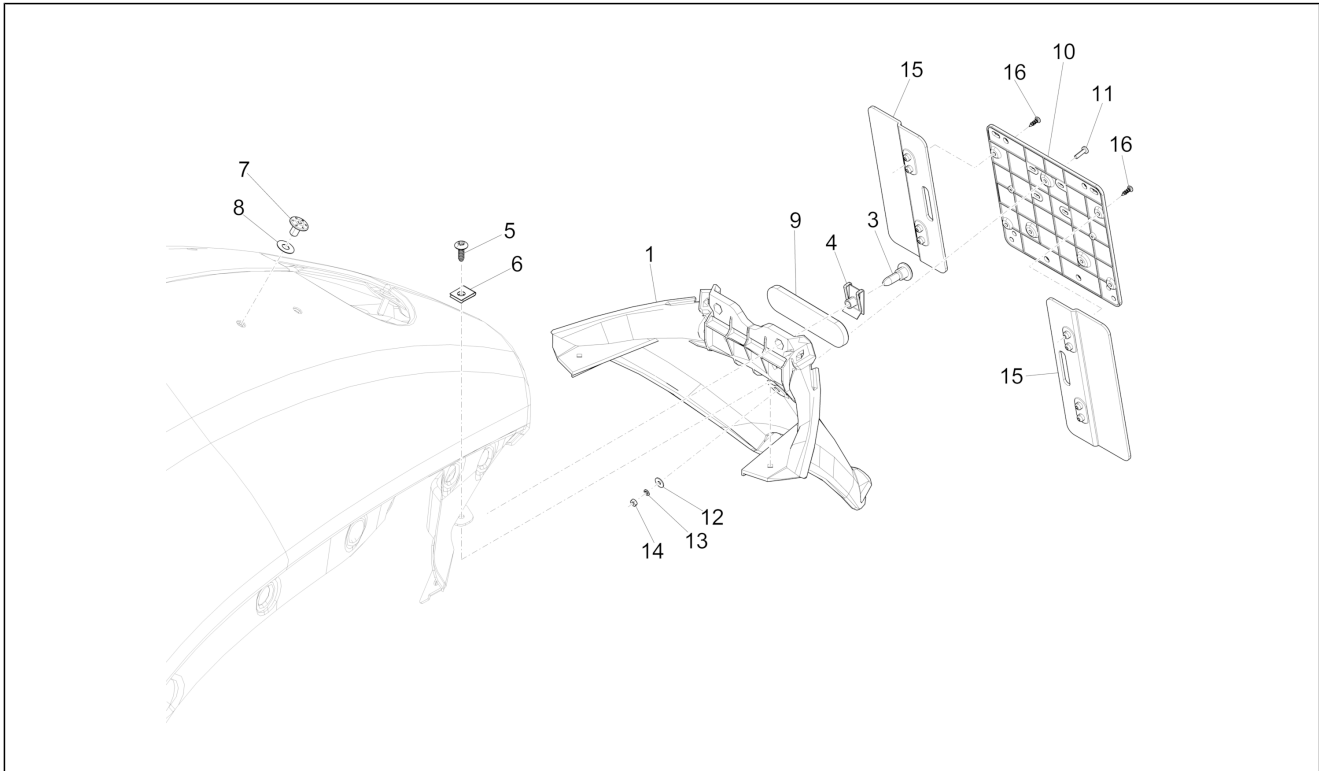

Group	Frame - Plastic parts - Coachwork
Code	02.37
Description	Rear cover - Splash guard
Service	1

Pos.	Code	Description	Qty	Variants
1	675569	Rear protection	1	
2				
3	CM179201	Metric screw M6x22	2	
4	254485	Spring plate M6	2	
5	CM178603	Self tapping screw D4.2x13	2	
6	CM017410	Spring plate	2	
7	1B000163	Flat washer	4	
8	1B000098	TBIC screw M6x10	4	
9	58233R	Rear retroreflector	1	
10	584884	Number plate holder	1	
11	015996	Screw M4x12	3	
12	013763	Flat washer 4,2x12x1	3	
13	016404	Flat washer 4,2x7,6x0,9	3	
14	020104	Nut M4	3	
15	584877	Number-plate extension	2	
16	268596	Self tapping screw D4x13	4