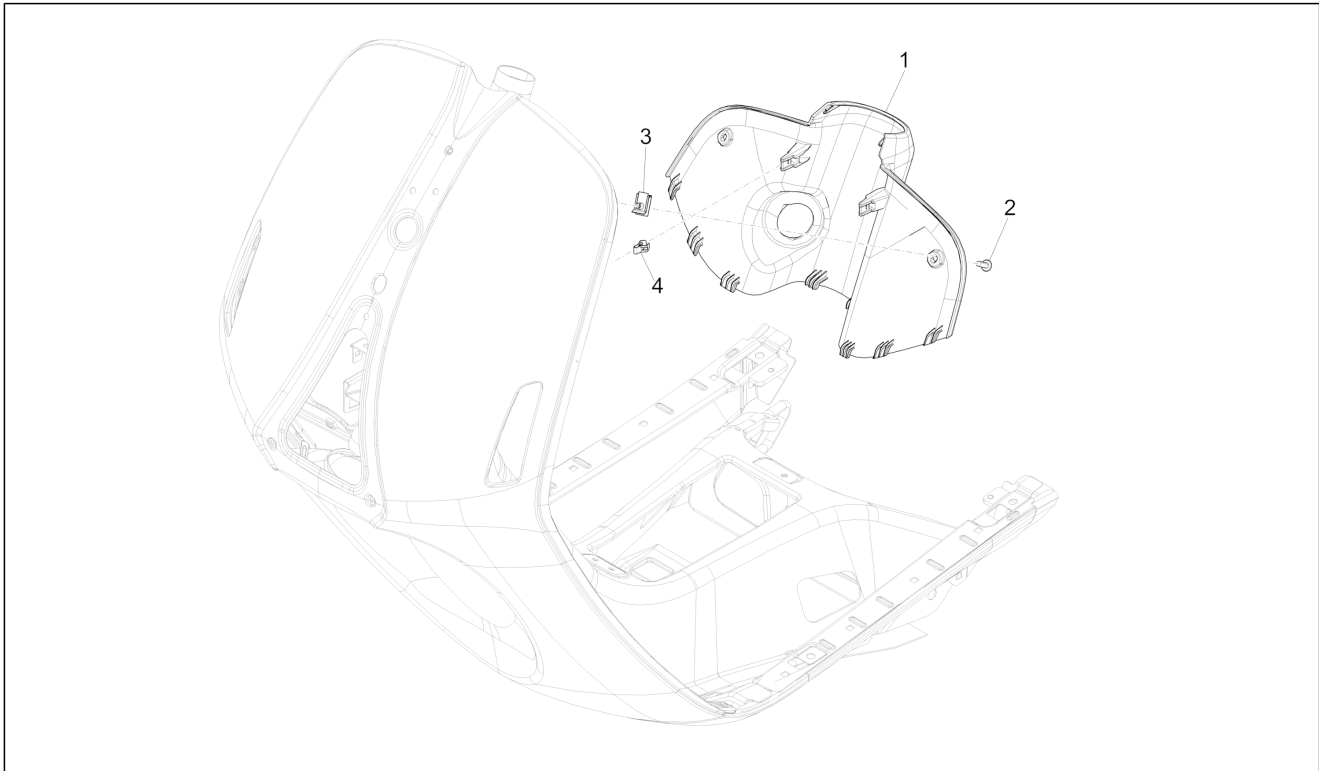

Group	Frame - Plastic parts - Coachwork
Code	02.30
Description	Front glove-box - Knee-guard panel
Service	1

Pos.	Code	Description	Qty	Variants
1	675167	Counter shield	1	
1	6751670090	Controscudo verniciato	1	Vehicle colour:Shiny Black[94]
1	67516700BR	Controscudo verniciato	1	Vehicle colour:White[544]
2	AP8152298	Screw w/ flange M5x16	2	
3	248419	Spring plate m5	2	
4	D9004468091	Gripper clip	2