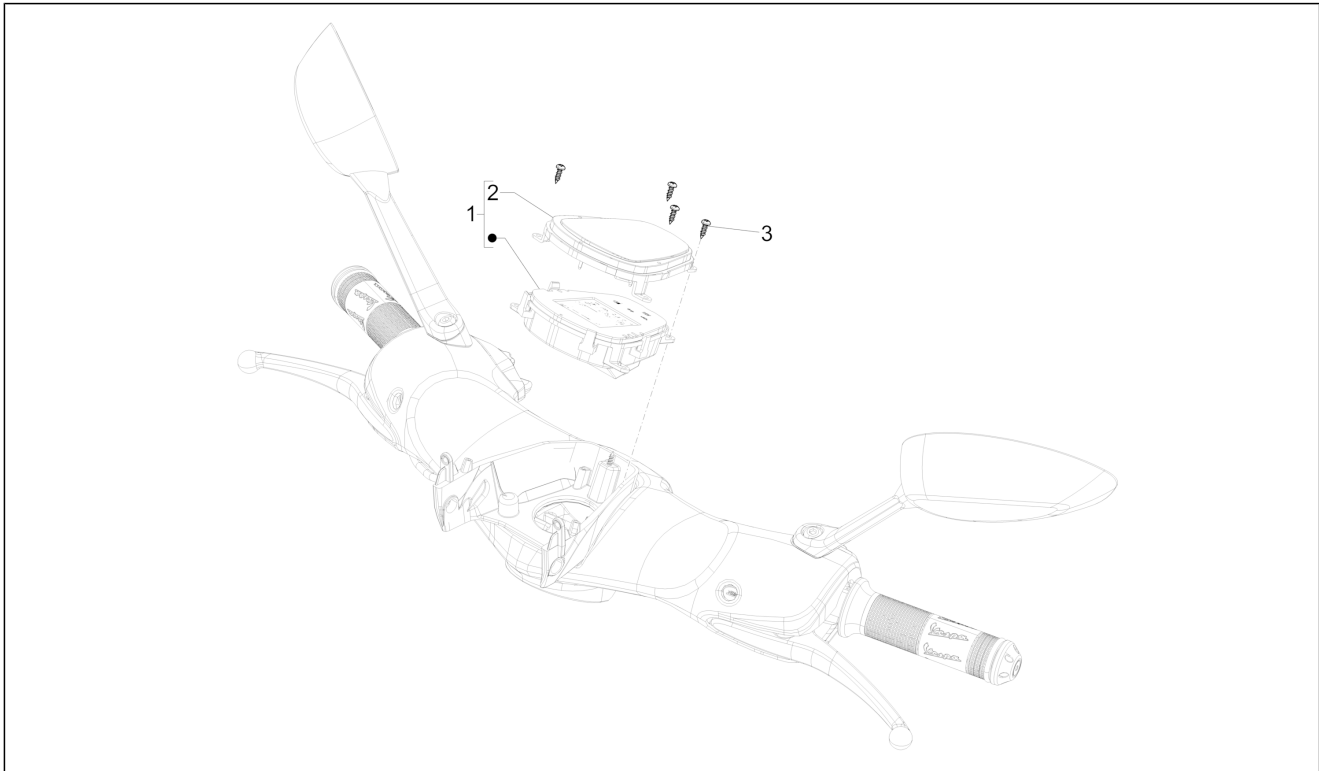

Group	Handlebars/Steering
Code	03.02
Description	Meter combination - Cruscotto
Service	1

Pos.	Code	Description	Qty	Variants
1	643388	Meter assy, combination	1	
2	1D000213	Glass	1	
3	268596	Self tapping screw D4x13	4