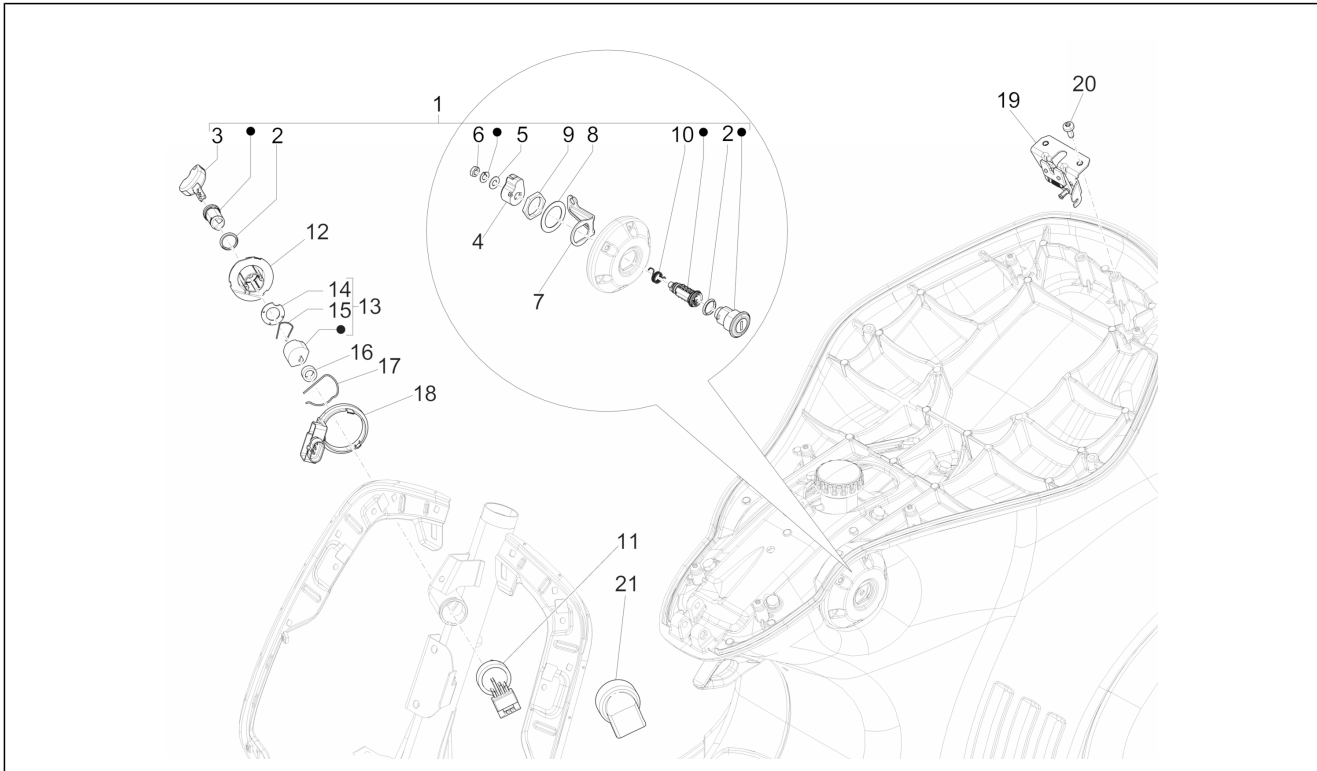

Group	Frame - Plastic parts - Coachwork
Code	02.46
Description	Locks
Service	1

Pos.	Code	Description	Qty	Variants
1	675565	Lock kit	1	
2	298731	Gasket ring	2	
3	1B000462	Hewn key with transponder	1	
4	1B000050	Cam	1	
5	562243	Washer	1	
6	562235	Nut	1	
7	1B000064	Lock hook	1	
8	562239	Gasket	1	
9	020207	Nut	1	
10	575020	Spring	1	
11	643133	Key switch	1	
12	781153	Lock body	1	
13	298903	Blocchetto serratura completo	1	
14	298594	Flat washer	1	
15	298838	Cylinder retainer spring	1	
16	574132	Spacer	1	
17	253937	Spring	1	
18	638534	Immobilizer antenna	1	
19	CM023709	Saddle lock	1	
20	1B000068	Self-tapping screw M6x14	2	
21	582041	Commutator cap	1