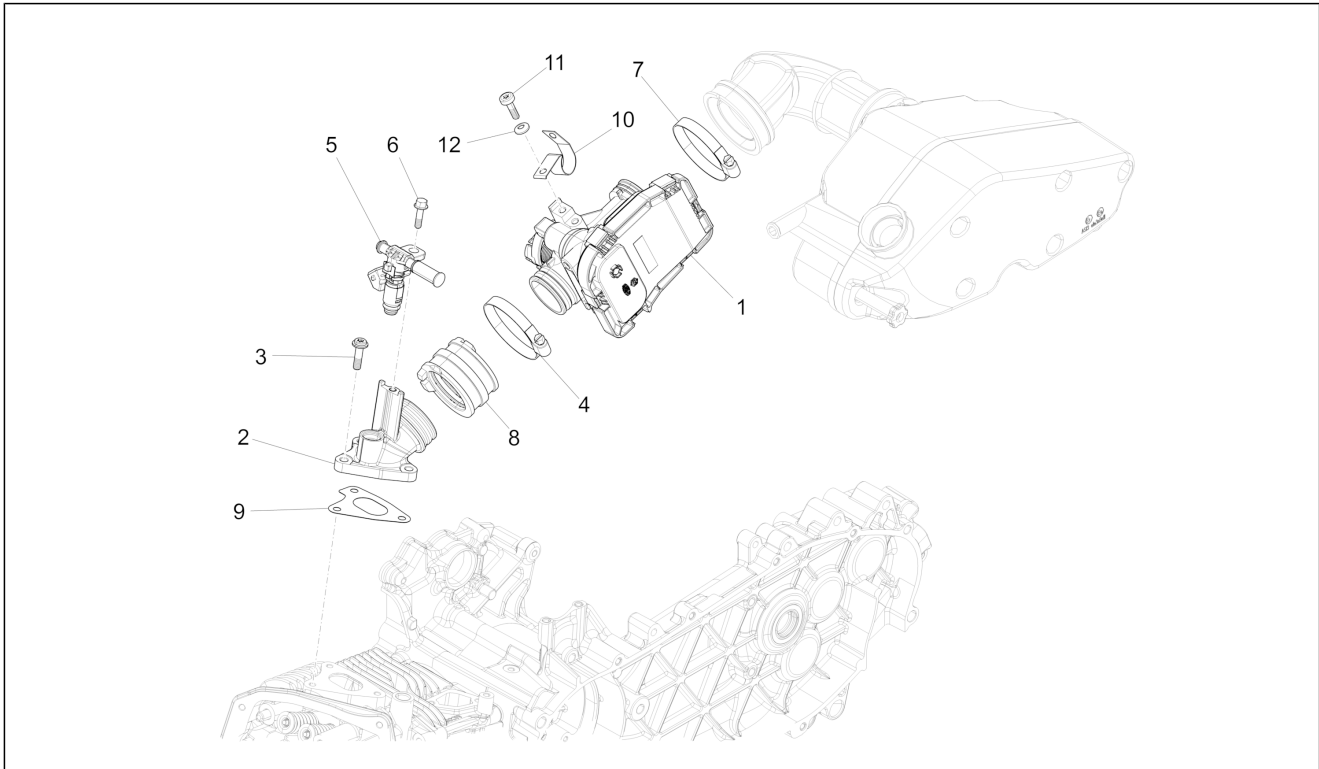

Group	Engine
Code	01.36
Description	Throttle body - Injector - Union pipe
Service	1

Pos.	Code	Description	Qty	Variants
1	CM084917	Throttle body with E.C.U. HW308	1	
2	880843	Union pipe	1	
3	828152	screw M6x22	3	
4	709532	Hose clamp	1	
5	8799715	Iniettore completo di raccordo	1	
6	872269	Screw w/ flange M5x8x20	1	
7	614188	Hose clamp	1	
8	880847	Coupling sleeve	1	
9	B015678	Gasket	1	
10	642044	Fascetta metallica	1	
11	873653	Screw M5X15	1	
12	012528	Washer	1