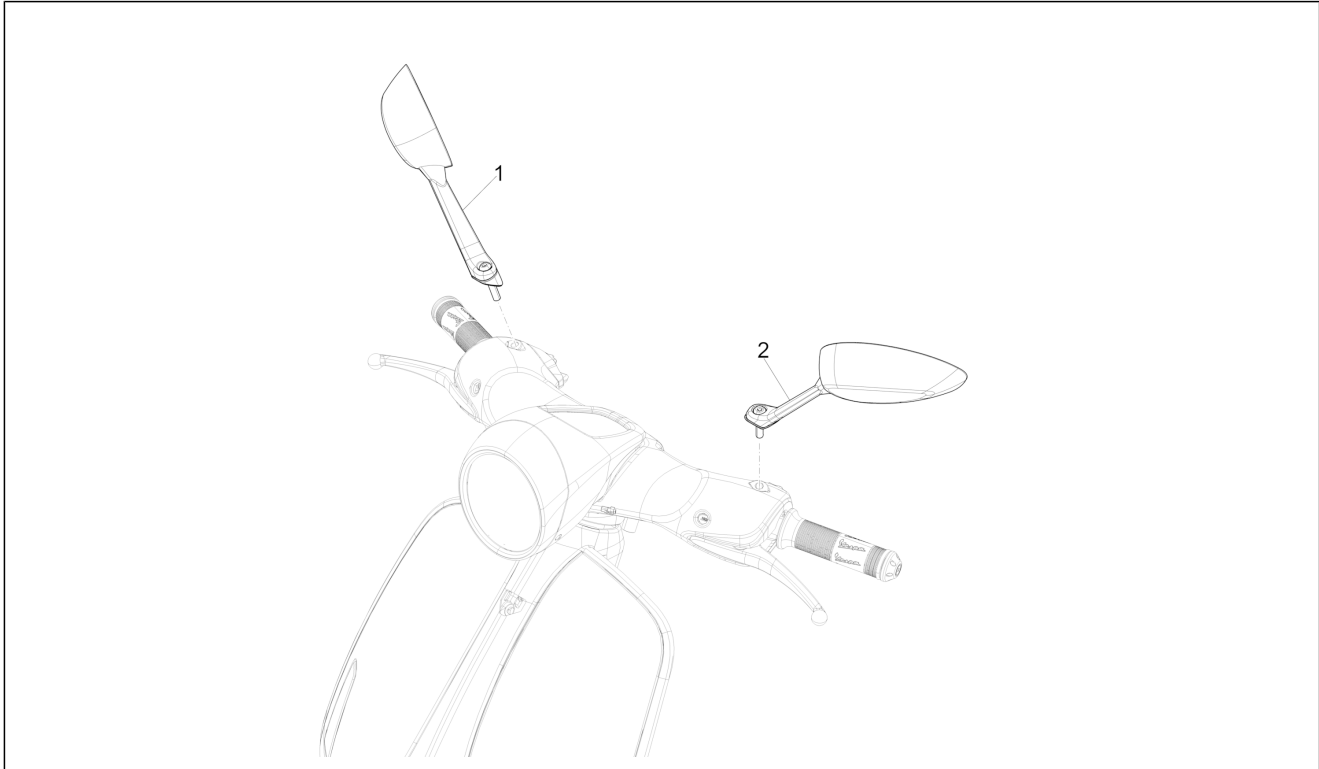

Group	Frame - Plastic parts - Coachwork
Code	02.45
Description	Driving mirror/s
Service	1

Pos.	Code	Description	Qty	Variants
1	CM182802	RH rearview mirror	1	
2	CM182801	LH rearview mirror	1