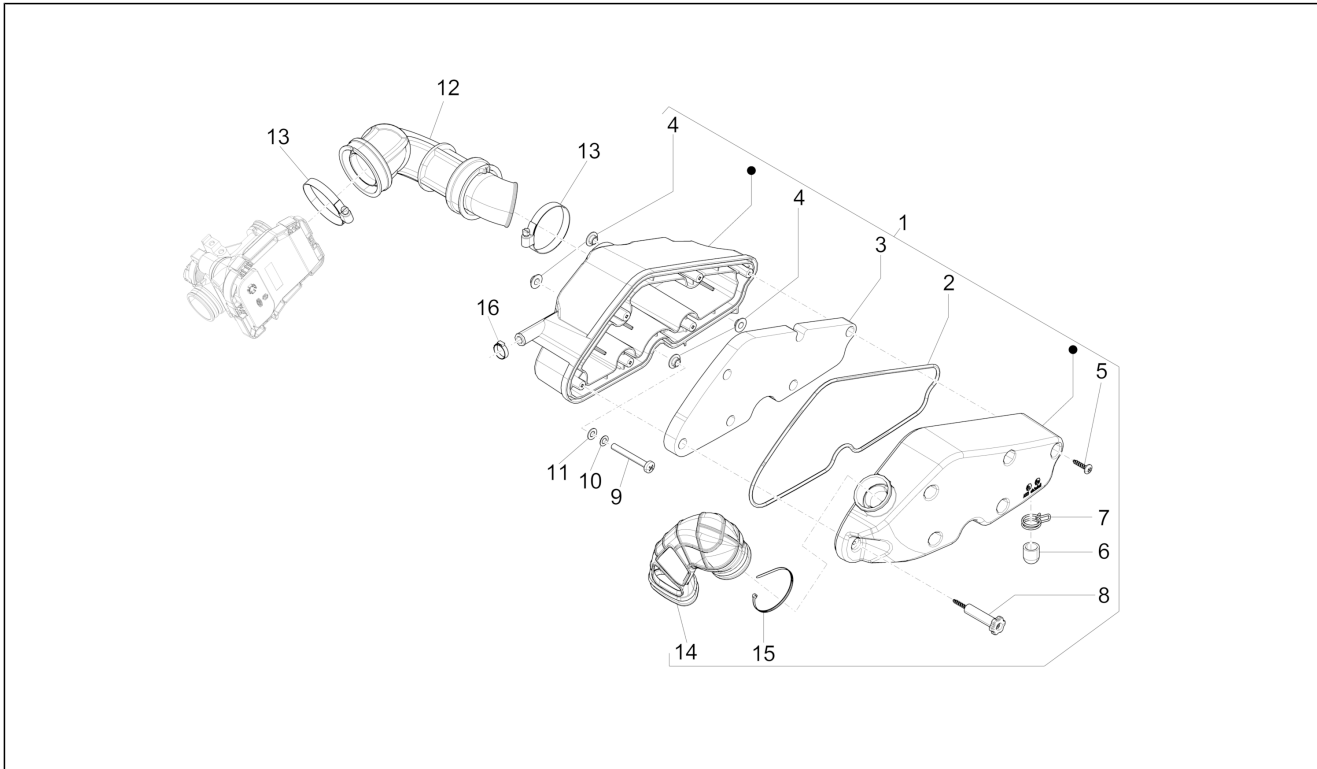

Group	Engine
Code	01.45
Description	Air filter
Service	1

Pos.	Code	Description	Qty	Variants
1	1A000616	Complete air cleaner box	1	
2	B018254	Gasket	1	
3	B018213	Filter	1	
4	830056	Knurled bushing	4	
5	258146	Self-tap screw M3x20	5	
6	827831	Cap	1	
7	CM002910	Hose clamp	1	
8	B018204	Knob	1	
9	018640	Special cap screw M6x50	2	
10	012533	Notched washer 6,6x11x0	2	
11	003056	Flat washer 6,4x12x1	2	
12	B016432	Air cleaner sleeve	1	
13	614188	Hose clamp	1	
14	1B000344	TUBO DI ASPIRAZIONE	1	
15	257134	Lock-strap L=277	1	
16	CM001904	Hose clamp	1