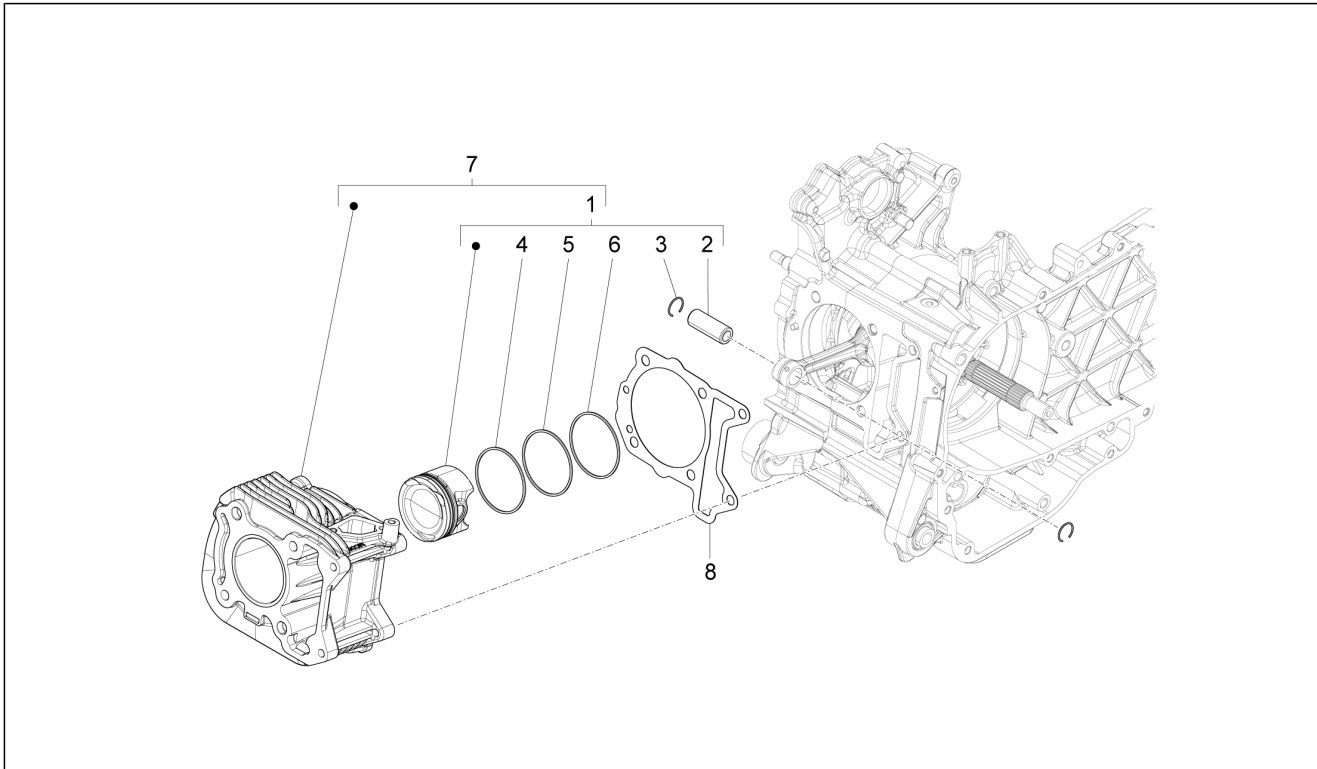

Group	Engine
Code	01.07
Description	Cylinder-piston-wrist pin unit
Service	1

Pos.	Code	Description	Qty	Variants
1	B0180110001	Complete piston assembly	1	
1	B0180110002	Complete piston assembly	1	
1	B0180110003	Complete piston assembly	1	
1	B0180110004	Complete piston assembly	1	
2	B017148	Piston pin	1	
3	B015602	Circlip	2	
4	B017544	Compression ring 1° cava	1	
5	B017545	Compression ring 2° cava	1	
6	B017546	Oil scraper ring 3° cava	1	
7	B018010	Cylinder - piston - pin - parts- rings assembly	1	
8	B015441	Crankcase/cylinder gasket 0,4 mm	1	
8	B015442	Crankcase/cylinder gasket 0,6 mm	1	
8	B015443	Crankcase/cylinder gasket 0,8 mm	1