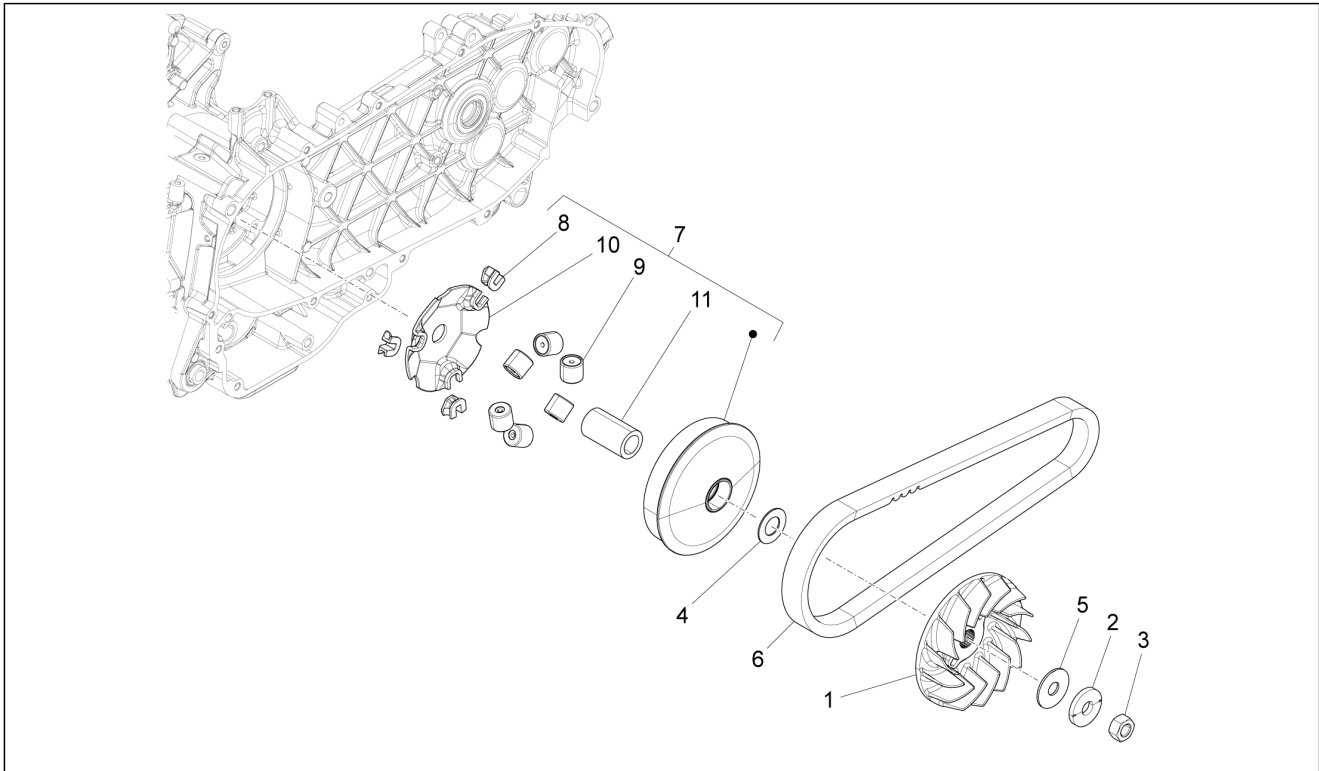

Group	Engine
Code	01.13
Description	Driving pulley
Service	1

Pos.	Code	Description	Qty	Variants
1	876921	Fixed driving half pulley	1	
2	880950	Belleville spring	1	
3	486324	Nut M12x1.25	1	
4	831363	Plain washer	1	
5	840533	Flat washer 12.1x36x2	1	
6	841213	(Mitsuboshi) V-belt	1	
6	B017495	V-belt	1	
7	CM167601	Complete roller housing	1	
8	B017219	Sliding block	3	
9	B017946	Not available	6	
10	842204	Roller contrast	1	
11	483889	Spacer	1