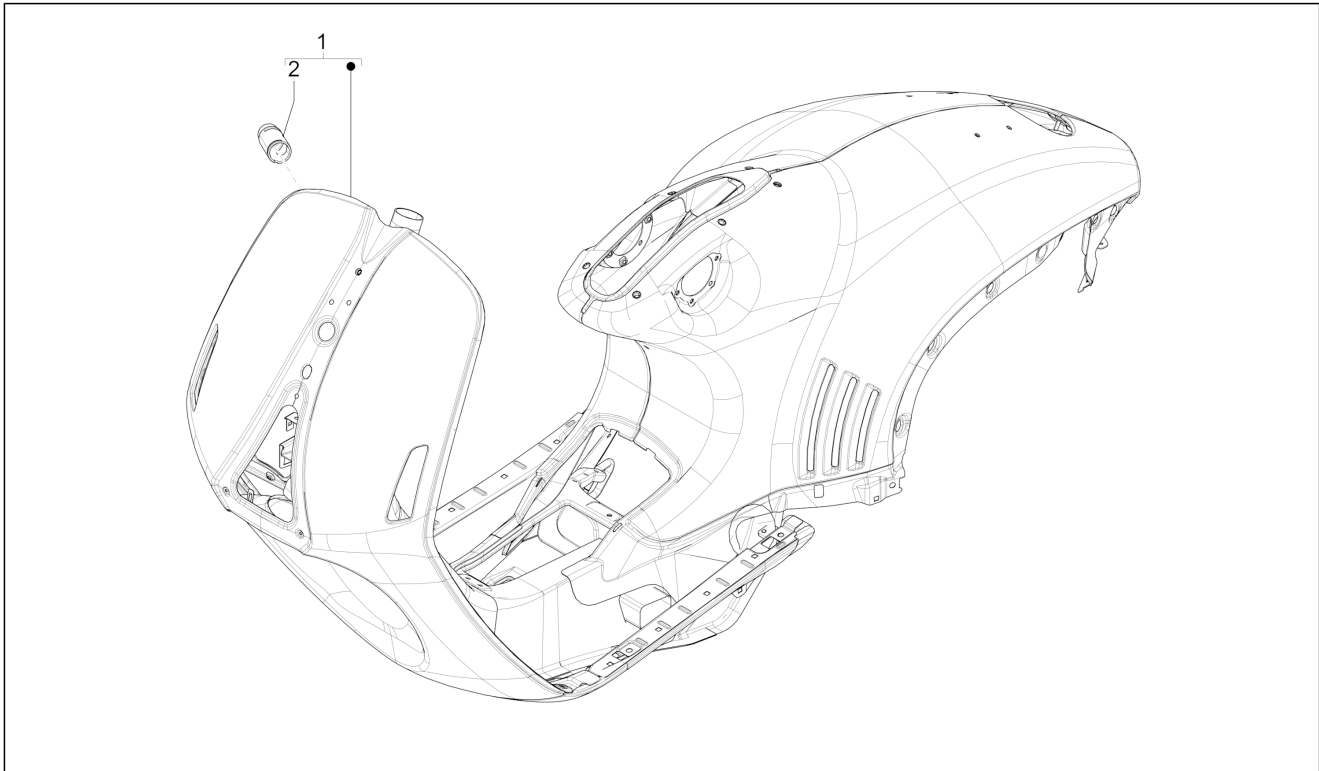

Group	Frame - Plastic parts - Coachwork
Code	02.01
Description	Frame/bodywork
Service	1

Pos.	Code	Description	Qty	Variants
1	6751785	Body with U.P.	1	
1	675178500090	Painted body with u.p.	1	Vehicle colour:Shiny Black[94]
1	6751785000BR	Painted body with u.p.	1	Vehicle colour:White[544]
2	298604	Lock support	1