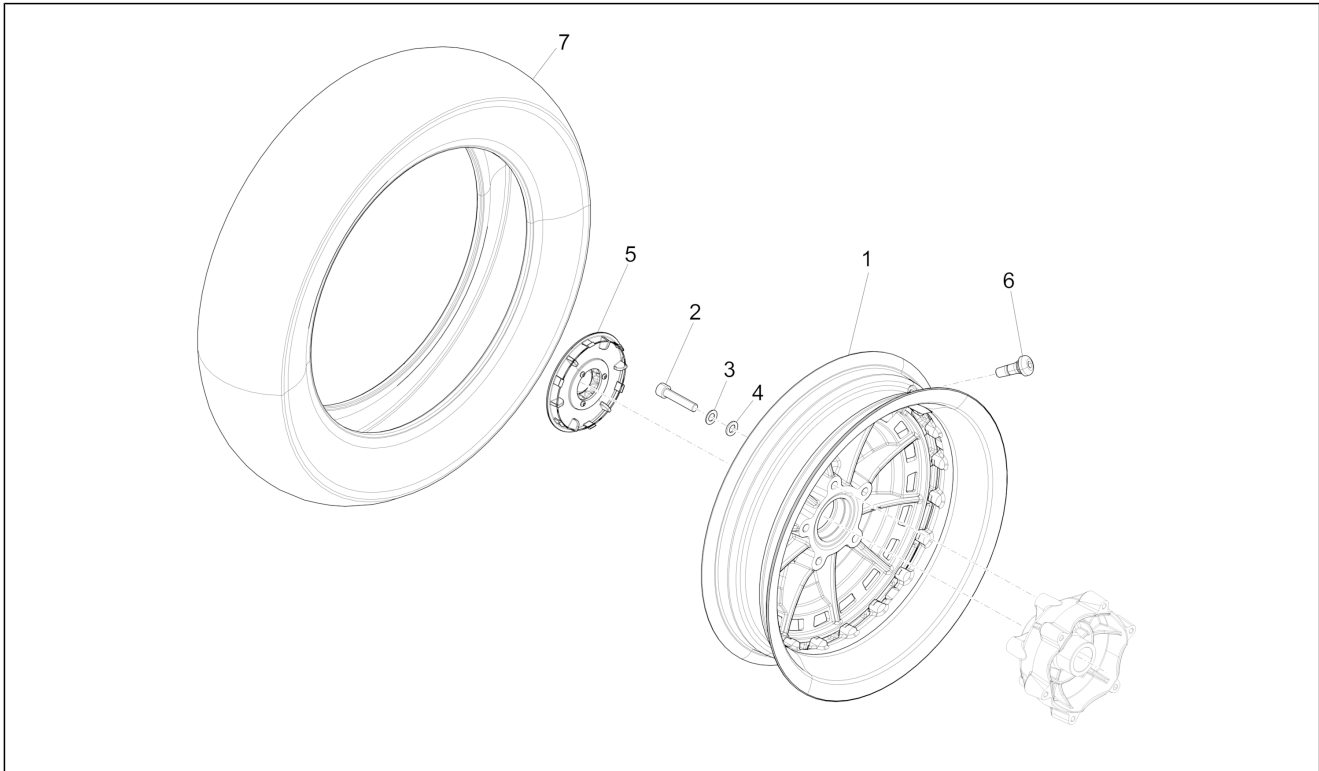

Group	Suspensions - Wheels
Code	04.11
Description	Front wheel
Service	1

Pos.	Code	Description	Qty	Variants
1	1C0002155	Front wheel	1	
2	149104	Hex socket screw M8x40	5	
3	709047	Spring washer	5	
4	016604	Washer	5	
5	669061	Handlebar cover	1	
6	597679	Tubeless valve	1	
7	666404	(Michelin) Tyre 120/70-12"	1