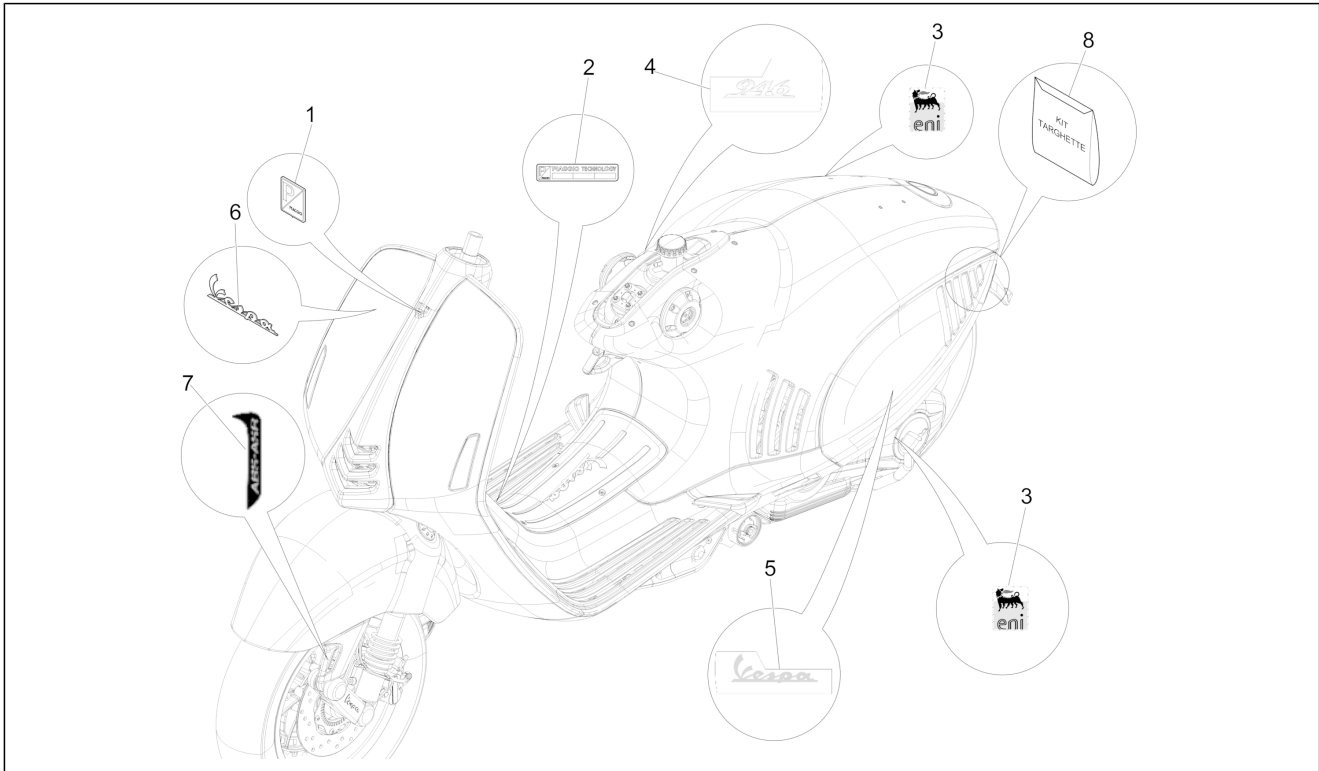

Group	Frame - Plastic parts - Coachwork
Code	02.38
Description	Plates - Emblems
Service	1

Pos.	Code	Description	Qty	Variants
1	576464	Shield "Piaggio"	1	
2	672200	Name plate "Piaggio Technology"	1	
3	895839	Targhetta "Eni"	2	
4	1B000432	Name plate "946"	1	
5	1B000433	Name plate "VESPA"	1	
6	57356R	Targhetta frontale "Vespa"	1	
7	1B000559	Adhesive dataplate ABS-ASR	1	
8	1B000552	Anti reflective stickers installation	1