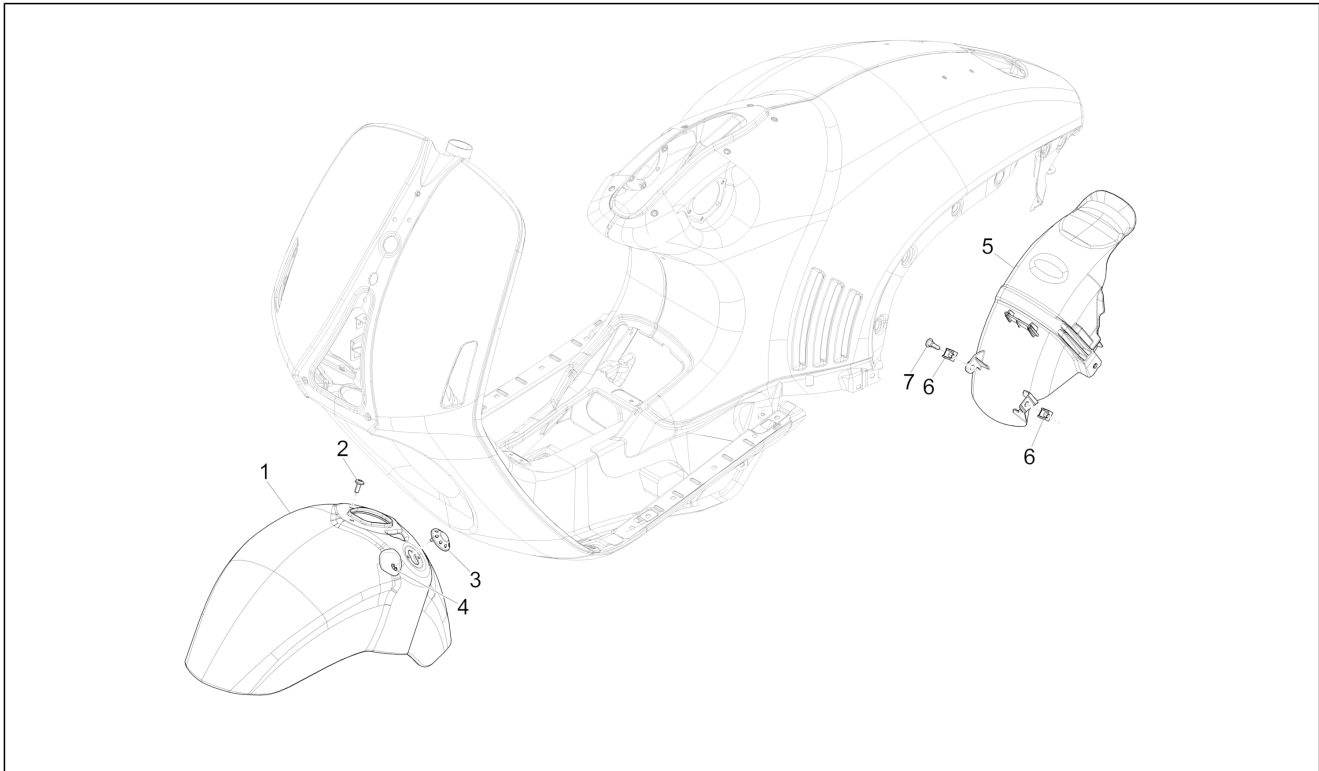

Group	Frame - Plastic parts - Coachwork
Code	02.33
Description	Wheel huosing - Mudguard
Service	1

Pos.	Code	Description	Qty	Variants
1	1B0003225	Front mudguard	1	
1	1B000322500090	Front mudguard	1	Vehicle colour:Shiny Black[94]
1	1B0003225000BR	Front mudguard	1	Vehicle colour:White[544]
2	CM179301	Screw M6x16	3	
3	675198	Cover	1	
4	181351	Spring plate	2	
5	676218	Rear mudguard	1	
6	254485	Spring plate M6	2	
7	CM179201	Metric screw M6x22	1