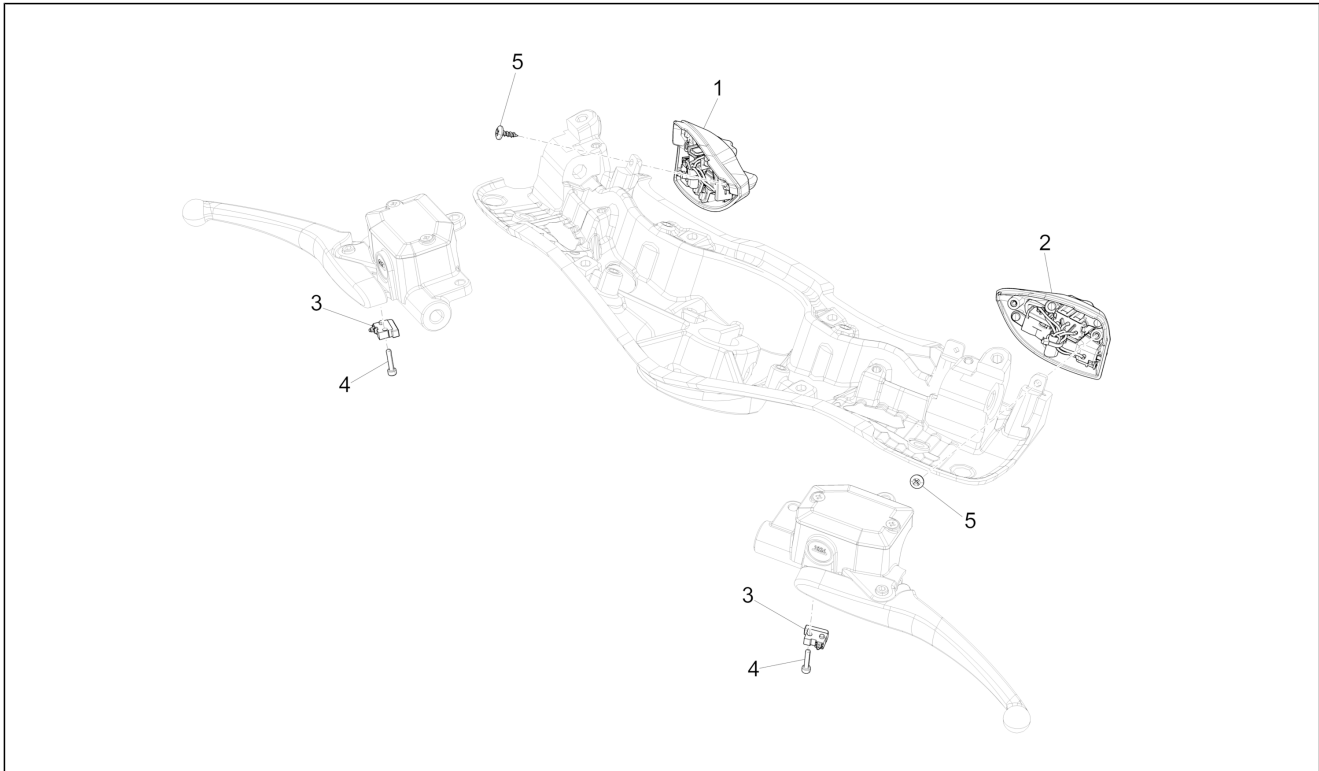

Group	Electrical system
Code	06.01
Description	Selectors - Switches - Buttons
Service	1

Pos.	Code	Description	Qty	Variants
1	643487	Dispositivo elettrico dx	1	
2	643488	Left electrical device	1	
3	680209	stop Button	2	
4	1C000157	Hex socket screw	2	
5	581957	Hex socket screw	4