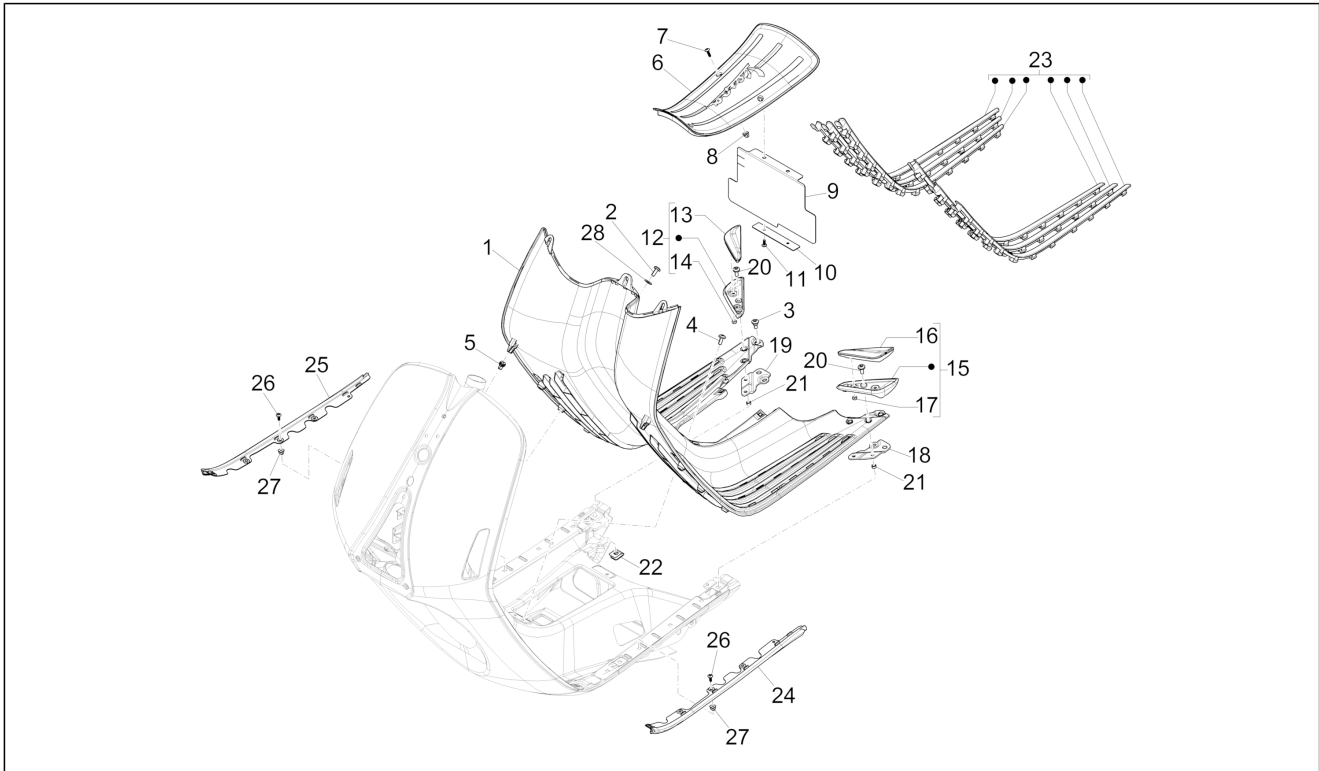

Group	Frame - Plastic parts - Coachwork
Code	02.31
Description	Central cover - Footrests
Service	1

Pos.	Code	Description	Qty	Variants
27	199190	Expansion plug	10	
28	006078	Plain washer 12x5.2x1	2