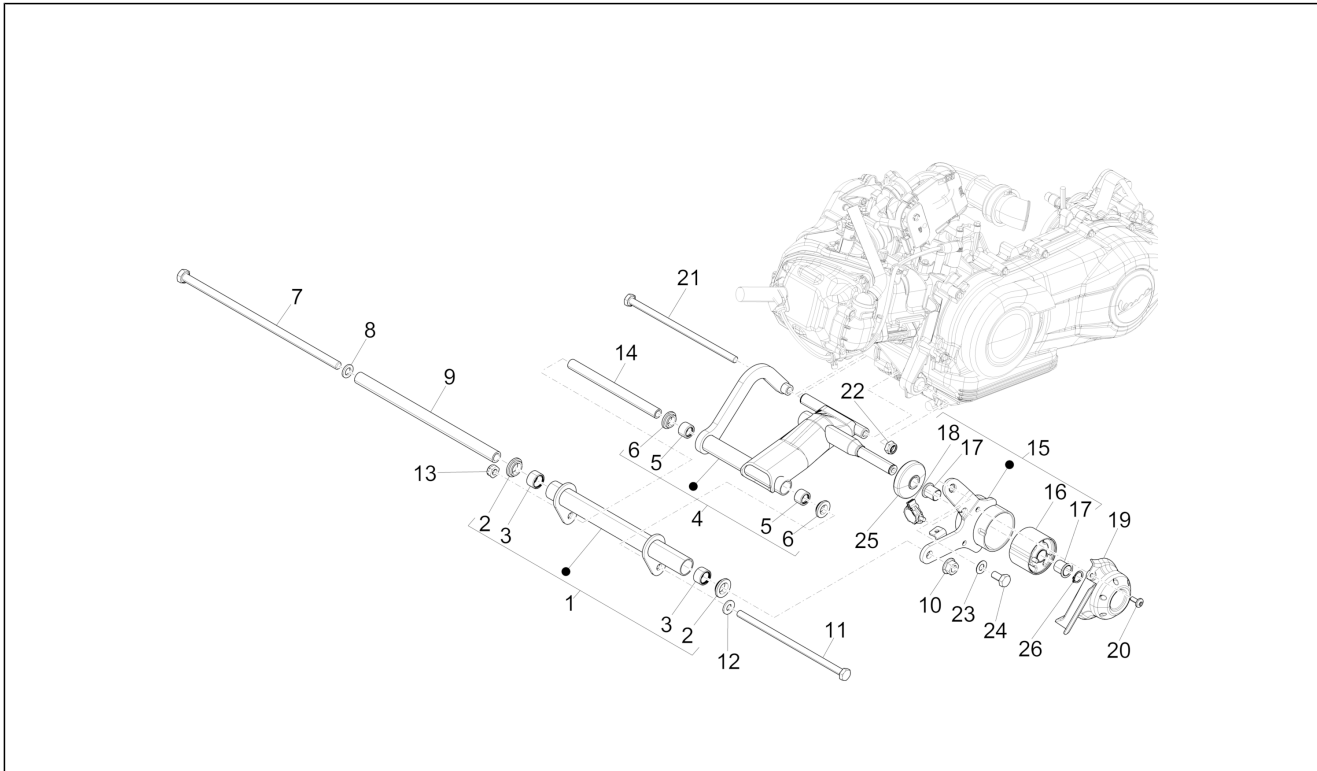

Group	Suspensions - Wheels
Code	04.01
Description	Swinging arm
Service	1

Pos.	Code	Description	Qty	Variants
1	668632	Complete swinging arm on frame side	1	
2	598917	Bush	2	
3	600161	Roller cage	2	
4	668635	Engine side swinging arm	1	
5	597317	Bush	2	
6	56127R	Roller cage	2	
7	597914	Hex socket screw M12x324	1	
8	266845	Washer	1	
9	1C000439	Spacer	1	
10	271740	Nut M12	1	
11	598237	screw	1	
12	178790	Flat washer 22x10,3x2,5	1	
13	002440	Self locking nut M10	1	
14	1C000440	Spacer	1	
15	668728	Complete silent block support bracket	1	
16	272750	Silent-block	1	
17	273460	Bush	2	
18	CM006903	Pipes/cables retainer spring	1	
19	669251	Tyre	1	
20	CM179301	Screw M6x16	2	
21	598237	screw	1	
22	002440	Self locking nut M10	1	
23	012535	Washer	1	
24	597893	Hex socket screw	1	
25	668514	Silent-block	1	
26	006416	Circlip	1