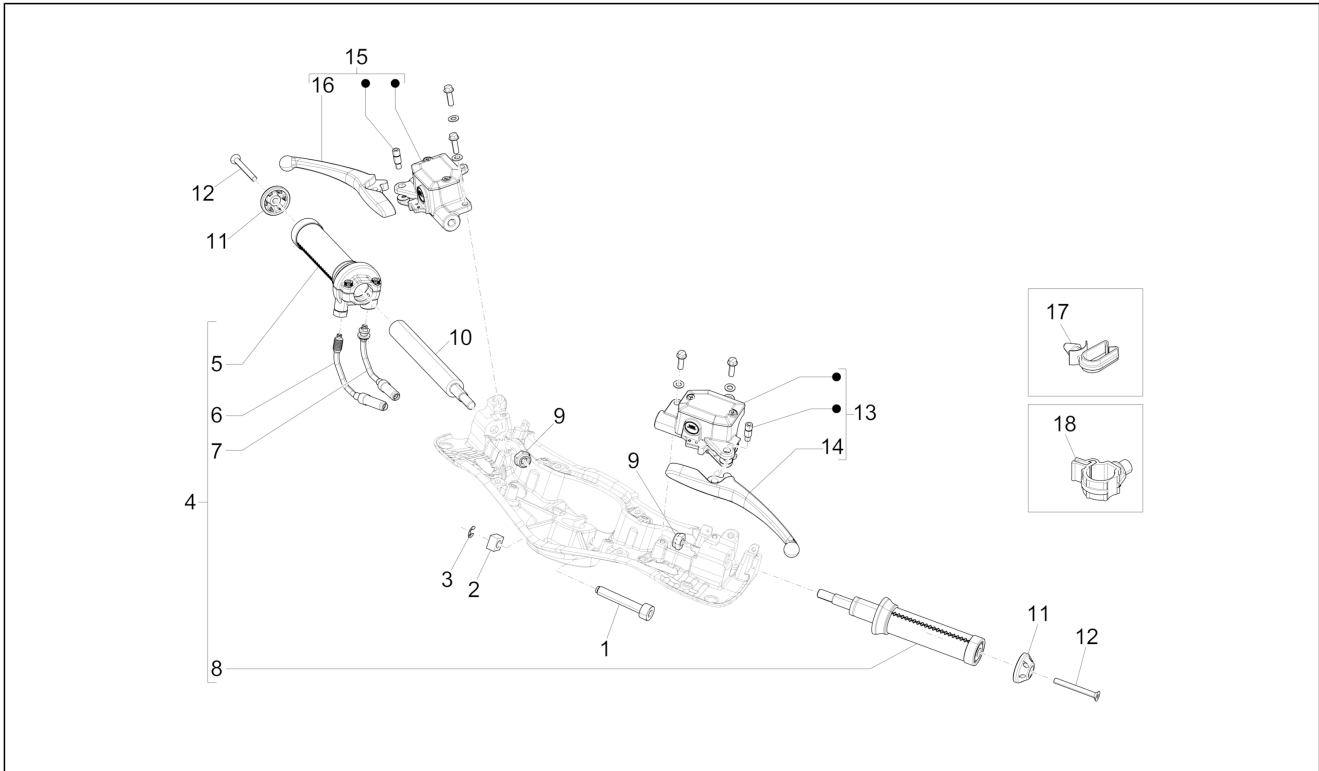

Group	Handlebars/Steering
Code	03.06
Description	Handlebars - Master cil.
Service	1

Pos.	Code	Description	Qty	Variants
1	1B000324	Hex socket screw	1	
2	070620	Nut	1	
3	005967	Ring	1	
4	1C000422000C1	Throttle control sleeve assembly	1	Vehicle colour:Shiny Black[94]
4	1C000422000C2	Throttle control sleeve assembly	1	Vehicle colour:White[544]
5	CM258401000C1	Complete right hand grip	1	Vehicle colour:Shiny Black[94]
5	CM258401000C2	Complete right hand grip	1	Vehicle colour:White[544]
6	669121	Transmission	1	
7	669122	Transmission	1	
8	CM258402000C1	Complete left hand grip	1	Vehicle colour:Shiny Black[94]
8	CM258402000C2	Complete left hand grip	1	Vehicle colour:White[544]
9	002440	Self locking nut M10	2	
10	675571	Handlebar insert	1	
11	676220	Terminal	2	
12	1B000604	Screw	2	
13	CM089904	Front brake lever hydraulic pump	1	
14	1C000156	Front brake lever	1	
15	CM089903	Rear brake lever hydraulic pump	1	
16	1C000155	Rear brake lever	1	
17	217280	Hose clamp	1	
18	CM006905	Non return spring L=12	1