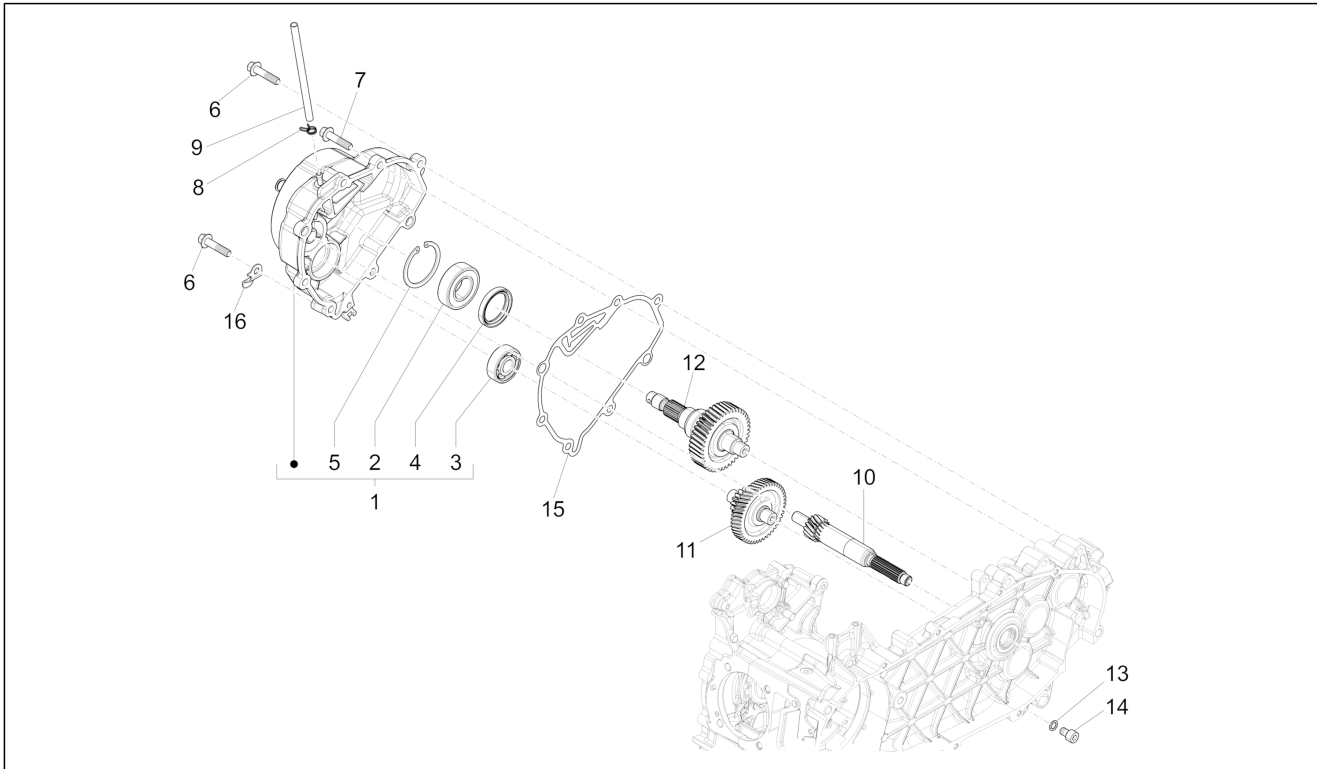

Group	Engine
Code	01.25
Description	Reduction unit
Service	1

Pos.	Code	Description	Qty	Variants
1	B016043	Side cover	1	
2	83028R	Radial bearing 30x55x13	1	
3	83026R	Radial bearing 15x42x13	1	
4	B015440	Gasket ring 38x50x7	1	
5	829206	Circlip	1	
6	B016773	Screw m8x50	3	
7	1A000769	Screw w/ flange M8x35	5	
8	CM002908	Hose clamp	1	
9	CM162202	Reduction unit breather pipe assembly	1	
10	B0169605	Driven pulley shaft Z=15	1	
11	B0172395	Transmission shaft	1	
12	B0172405	Rear wheel axle with U.P.	1	
13	485703	Washer 8.2x12x1	1	
14	269755	Hex socket screw M8x12	1	
15	B016456	Reduction unit cover gasket	1	
16	1A000482	Hose clamp	1