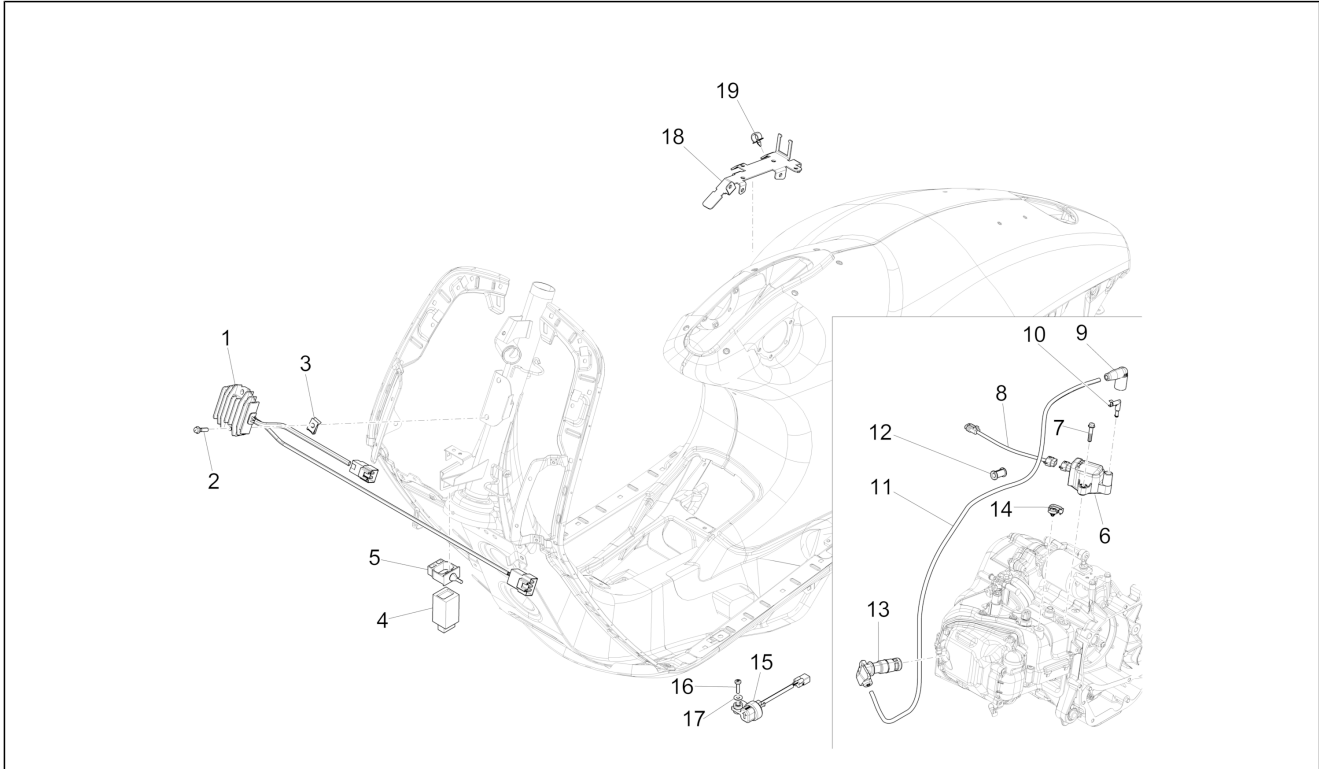

Group	Electrical system
Code	06.06
Description	Voltage Regulators - Electronic Control Units (ecu) - H.T. Coil
Service	1

Pos.	Code	Description	Qty	Variants
1	58204R	Voltage regulator	1	
2	B016774	Screw w/ flange M6x25	2	
3	254485	Spring plate M6	2	
4	680175	Turn indicator control	1	
5	291017	Flexible support	1	
6	641901	HT coil SX	1	
7	B016792	Screw w/ flange M6x30	2	
8	680178	Joint.p.	1	
9	641040	Insulating cap	1	
10	641725	HV terminal	1	
11	080341	HT wire	1	
12	563989	Fairlead	1	
13	642200	Screened cap	1	
14	641764	Hose clamp	1	
15	680071	Fall sensor	1	
16	015856	screw M5x21	1	
17	097733	Flat washer Ø5,3xØ14x1	1	
18	1D000011	Cable support bracket	1	
19	231590	Elastic spring	4