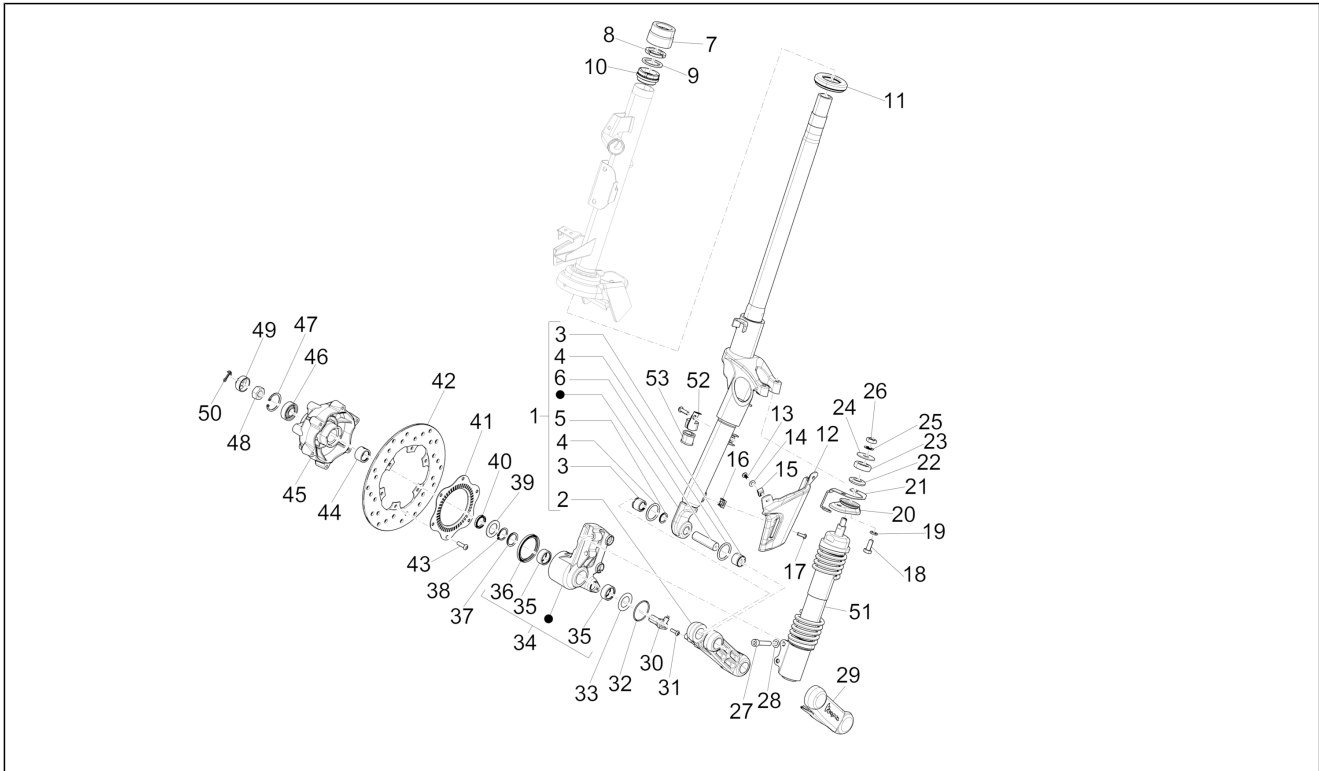

Group	Suspensions - Wheels
Code	04.02
Description	Fork/steering tube - Steering bearing unit
Service	1

Pos.	Code	Description	Qty	Variants
1	6692345	Arm complete steering tube	1	
2	6483975	Left suspension arm	1	
3	198513	Drawn cap	2	
4	006731	Gasket	2	
5	119219	Gasket ring	2	
6	177451	Piston pin	1	
7	1B000044	Collar	1	
8	0111094	Steering tube ring nut	1	
9	0037514	Washer of the steering	1	
10	650693	Upper thrust ring	1	
11	650075	Lower steering bearing	1	
12	676187	Front suspension cover	1	
13	CM178603	Self tapping screw D4.2x13	2	
14	012528	Washer	2	
15	CM017410	Spring plate	2	
16	248419	Spring plate m5	1	
17	831153	Screw	1	
18	271596	screw	2	
19	016408	Spring washer 13,75x8,15x4,5	2	
20	601556	Shock absorber connection bracket	1	
21	1C000166	Plate cpl.	1	
22	174874	Pad	1	
23	174085	Pad	1	
24	012535	Washer	1	
25	174088	Washer	1	
26	021210	Nut	1	
27	149104	Hex socket screw M8x40	2	
28	709047	Spring washer	2