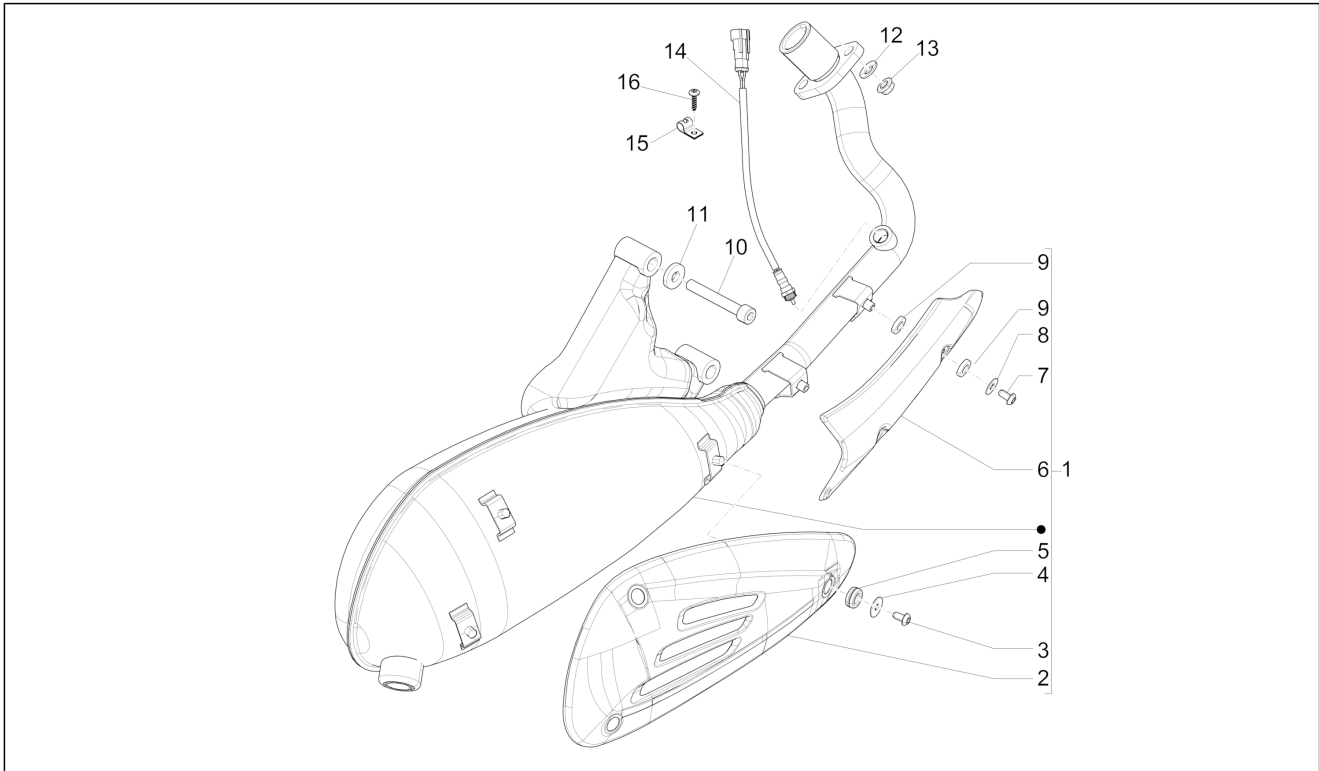

Group	Engine
Code	01.42
Description	Silencer
Service	1

Pos.	Code	Description	Qty	Variants
1	B0182945	Silencer complete with protection	1	
2	1A001074	Protection	1	
3	842908	screw M5x10	3	
4	844927	Flat washer	3	
5	841782	Fairlead	3	
6	B018287	Protection	1	
7	842908	screw M5x10	2	
8	1A000244	Flat washer	2	
9	876879	Spacer	4	
10	872997	Hex socket screw M8x55	2	
11	709012	Washer	2	
12	834187	Spring washer 16x8,2x2,2	2	
13	436947	Nut	2	
14	6426675	Lamda sensor	1	
15	643451	Strap	1	
16	270793	TBCIC Screw 3,8x16	1