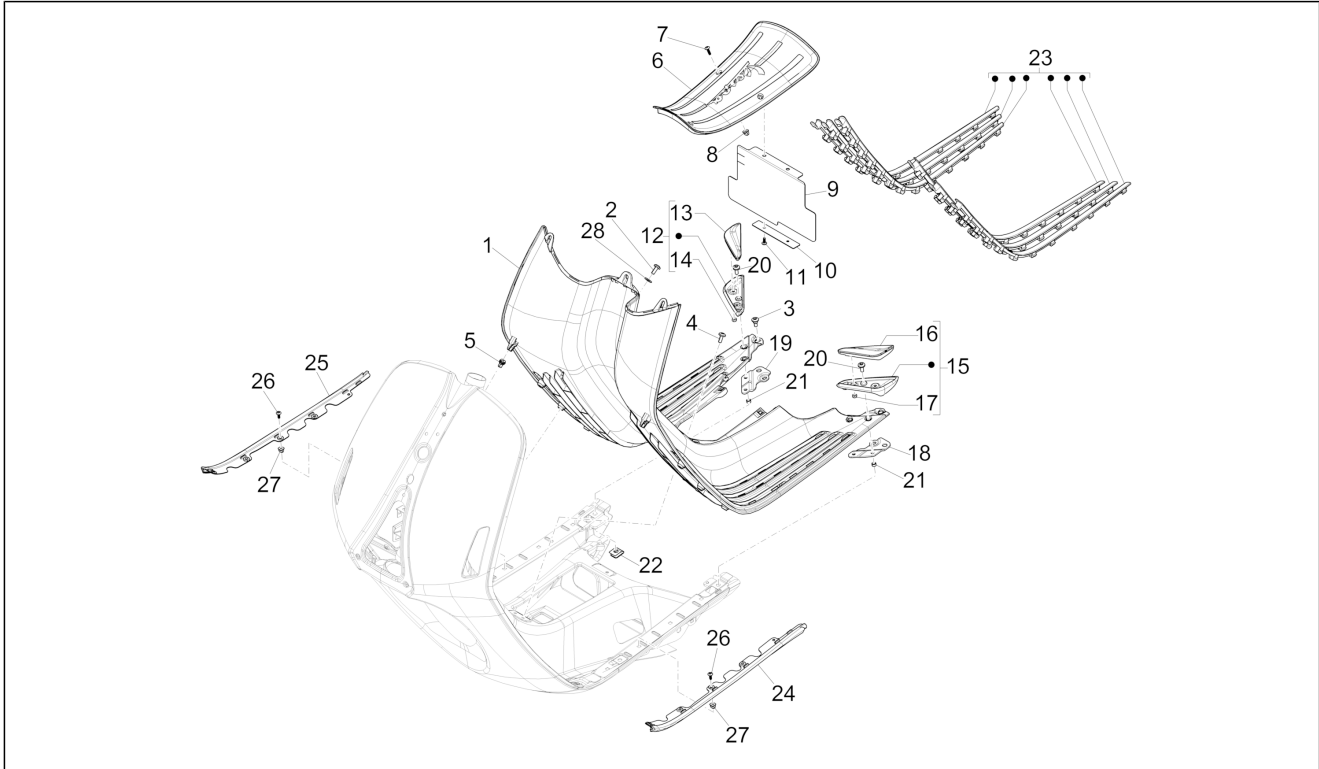

Group	Frame - Plastic parts - Coachwork
Code	02.31
Description	Central cover - Footrests
Service	1

Pos.	Code	Description	Qty	Variants
1	675166	Footrest	1	
1	6751660090	Footrest	1	Vehicle colour:Shiny Black[94]
1	67516600BR	Footrest	1	Vehicle colour:White[544]
2	880285	Torx Screw	8	
3	CM179202	screw	4	
4	CM179301	Screw M6x16	2	
5	D9004468091	Gripper clip	2	
6	675511	Complete battery flap	1	
7	CM178606	Self tapping screw 4,2x16	4	
8	199190	Expansion plug	4	
9	1B000311	Water protection	1	
10	1B000312	Upper plate	1	
11	CM178603	Self tapping screw D4.2x13	2	
12	1B000192	RH rear footrest	1	
13	1B000190	RH rear footrests rubber	1	
14	020105	Nut	2	
15	1B000331	LH rear footrest	1	
16	1B000328	Rubber for left footrest	1	
17	020105	Nut	2	
18	1B000278	LH clamp	1	
19	1B000279	RH clamp	1	
20	CM179301	Screw M6x16	4	
21	1B000285	Spacer	4	
22	1B000372	Plate	1	
23	675530	Kit strips, footboard	1	
24	675593	LH Frame	1	
25	675594	RH Frame	1	
26	CM178603	Self tapping screw D4.2x13	10