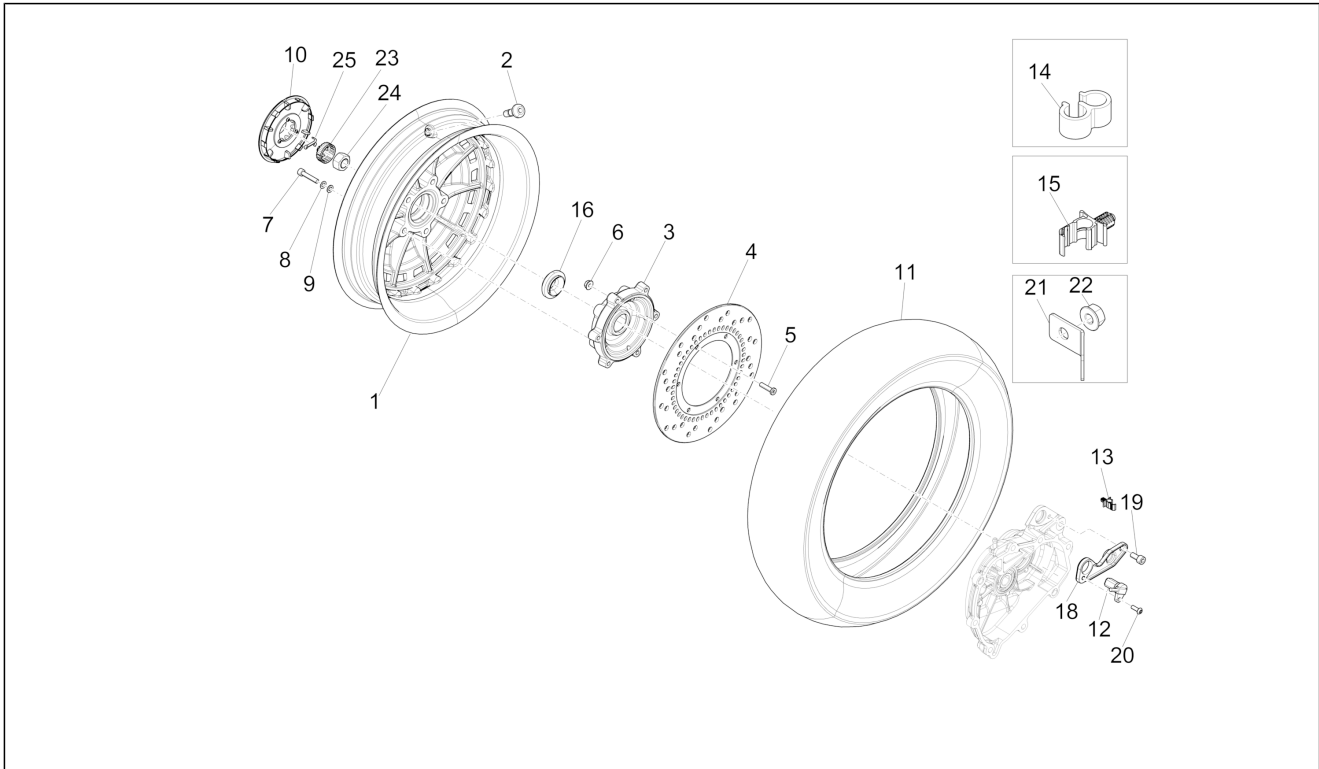

Group	Suspensions - Wheels
Code	04.12
Description	Rear wheel
Service	1

Pos.	Code	Description	Qty	Variants
1	1C0002165	Wheel rim	1	
2	597679	Tubeless valve	1	
3	598715	Rear wheel hub	1	
4	668716	Brake disc	1	
5	668249	Special cap screw	6	
6	597565	Self locking nut	6	
7	149104	Hex socket screw M8x40	5	
8	709047	Spring washer	5	
9	003058	Plain washer 15x8,4x1,5	5	
10	669062	Handlebar cover post.	1	
11	666146	(Michelin) Tyre 130/70-12"	1	
12	859792	Sensor ABS	1	
13	667643	Hose clamp	2	
14	667156	Hose clamp	1	
15	667643	Hose clamp	1	
16	668481	Rear wheel spacer	1	
18	669235	Adaptor	1	
19	239687	screw	1	
20	880285	Torx Screw	1	
21	680263	Bracket sensor	1	
22	288245	Self locking nut M6	1	
23	194423	Cappellotto ferma dado	1	
24	563728	Nut M16x13	1	
25	012789	Split pin	1