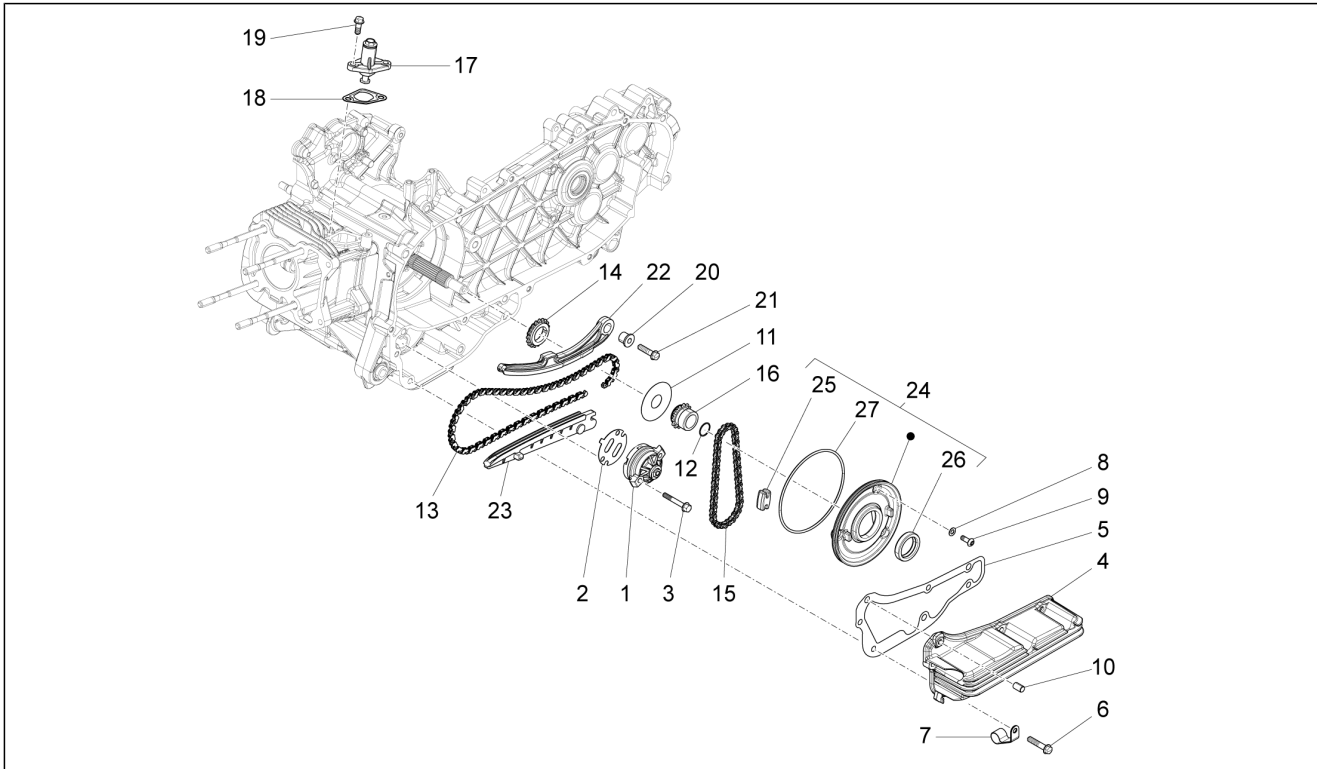

Group	Engine
Code	01.18
Description	Oil pump
Service	1

Pos.	Code	Description	Qty	Variants
1	82948R	Oil pump assembly	1	
2	B015460	Oil pump/pan gasket	1	
3	829593	Screw w/ flange M5x35	2	
4	B013437	Pan oil	1	
5	B014152	Sump gasket	1	
6	B016792	Screw w/ flange M6x30	7	
7	487824	Retainer clamp	2	
8	487937	Plain washer	3	
9	015585	Self-tapping screw M5x12	3	
10	277916	Locating dowel	3	
11	B015450	Oil seal washer	1	
12	B015451	O-Ring seal ring	1	
13	879460	Camshaft chain	1	
14	82782R	Timing chain pinion	1	
15	B015459	Oil pump chain	1	
16	82783R	Oil pump control pinion	1	
17	82650R	Complete chain tensioner	1	
18	B015444	Guarnizione tendicatena/cilindro	1	
19	B016777	Screw w/ flange M6x16	2	
20	B015445	Distanziale asta tendicatena	1	
21	B016774	Screw w/ flange M6x25	1	
22	879458	Chain tensioner rod	1	
23	879459	Chain tensioner sliding block	1	
24	B0154155	Timing system cover	1	
25	434345	Oil pump chain drift	1	
26	B015448	Gasket ring 24x35x7	1	
27	B015449	O-Ring seal ring	1