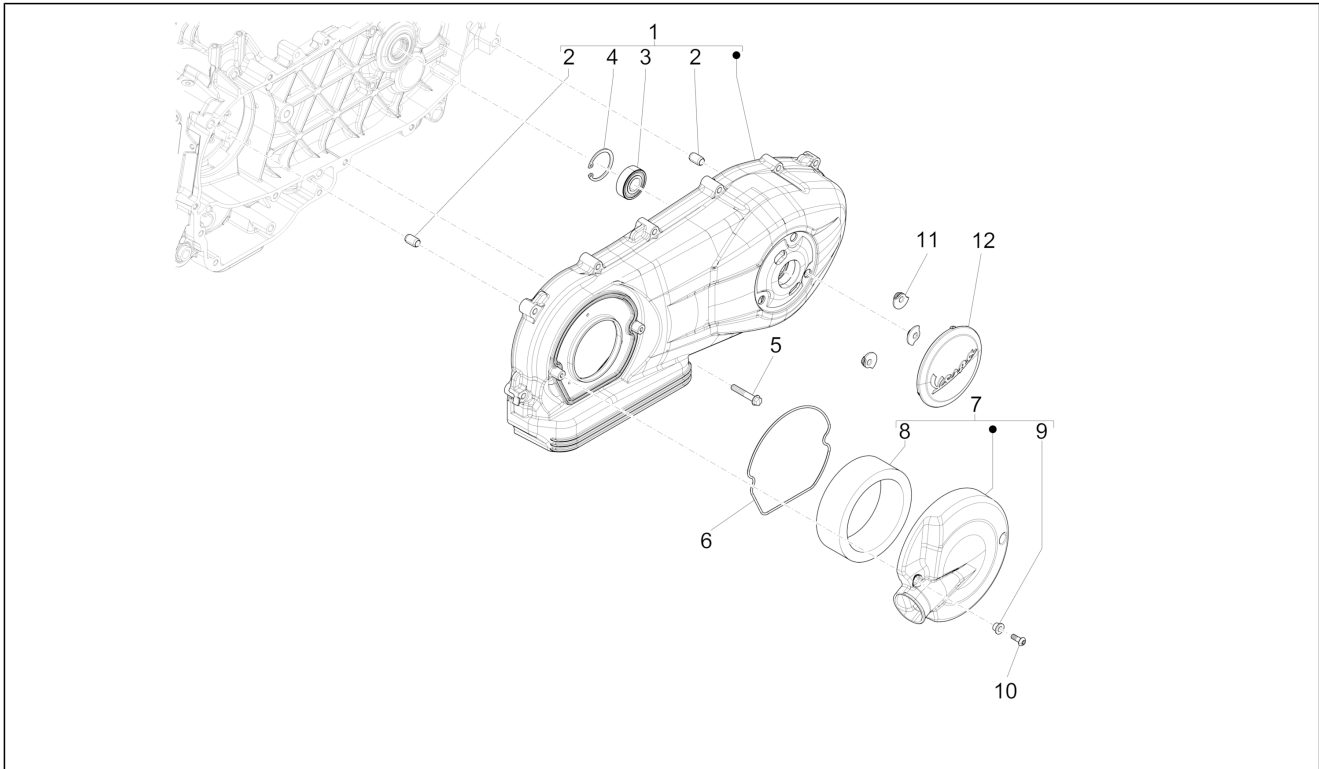

Group	Engine
Code	01.15
Description	Crankcase cover - Crankcase cooling
Service	1

Pos.	Code	Description	Qty	Variants
1	B0169455	Transmission cover	1	
2	239388	Pin 6,5x9,5x15	2	
3	83057R	Radial bearing 15x35x11	1	
4	006635	Snap ring	1	
5	414838	screw M6x35	10	
6	1A001027	Cover gasket	1	
7	B018342	Cooling cover	1	
8	B018345	Filtering element	1	
9	B015908	Bushing	2	
10	B016455	Hex socket screw M5x14	2	
11	871458	Mounting drift	3	
12	CM166001	Coperchietto trasmissione "Vespa"	1