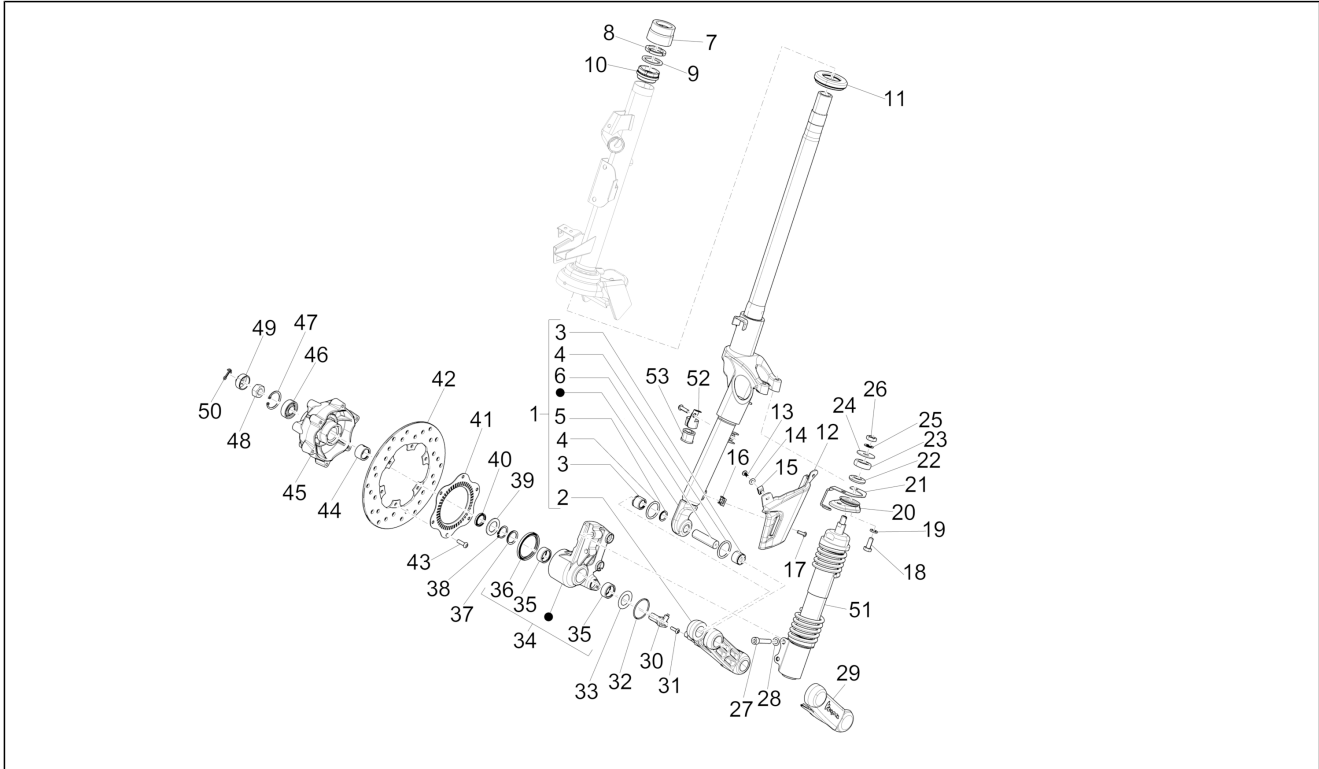

Group	Suspensions - Wheels
Code	04.02
Description	Fork/steering tube - Steering bearing unit
Service	1

Pos.	Code	Description	Qty	Variants
29	561433	Front suspension arm cover	1	
30	1D000127	ABS front sensor	1	
31	880285	Torx Screw	1	
32	177408	O-ring	1	
33	668898	Flat washer	1	
34	6691915	Pin and shock absorber support	1	
35	177436	Drawn cap	2	
36	177494	Ring	1	
37	177408	O-ring	1	
38	006425	Ring	1	
39	668901	Washer	1	
40	177443	Gasket ring	1	
41	669115	Ruota fonica ABS anteriore	1	
42	669188	Brake disc	1	
43	667152	Hex socket screw M6x20	6	
44	177442	Cage à rouleaux	1	
45	650907	Rear wheel hub with U.P.	1	
46	177610	Bearing	1	
47	006635	Snap ring	1	
48	021114	Nut	1	
49	177609	Cap	1	
50	012789	Split pin	1	
51	1C000133	Complete front shock absorber	1	
52	1C000088	Hose clamp	1	
53	230636	Fairlead	1