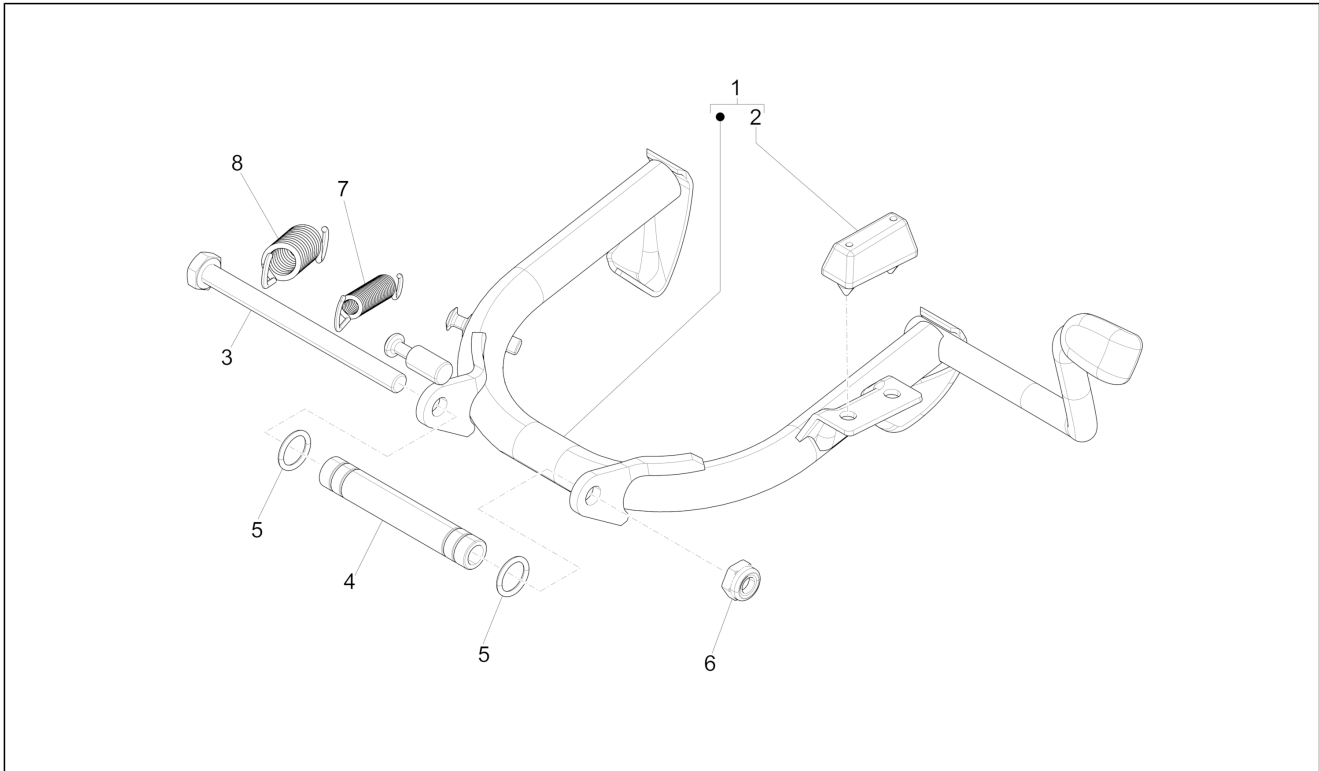

Group	Frame - Plastic parts - Coachwork
Code	02.25
Description	Stand/s
Service	1

Pos.	Code	Description	Qty	Variants
1	1C000310	Complete centre stand	1	
2	1C000304	Pad	1	
3	030115	Hex screw M10x130	1	
4	582298	Spacer	1	
5	273754	O-ring	2	
6	002440	Self locking nut M10	1	
7	581248	Spring	1	
8	581249	Spring	1