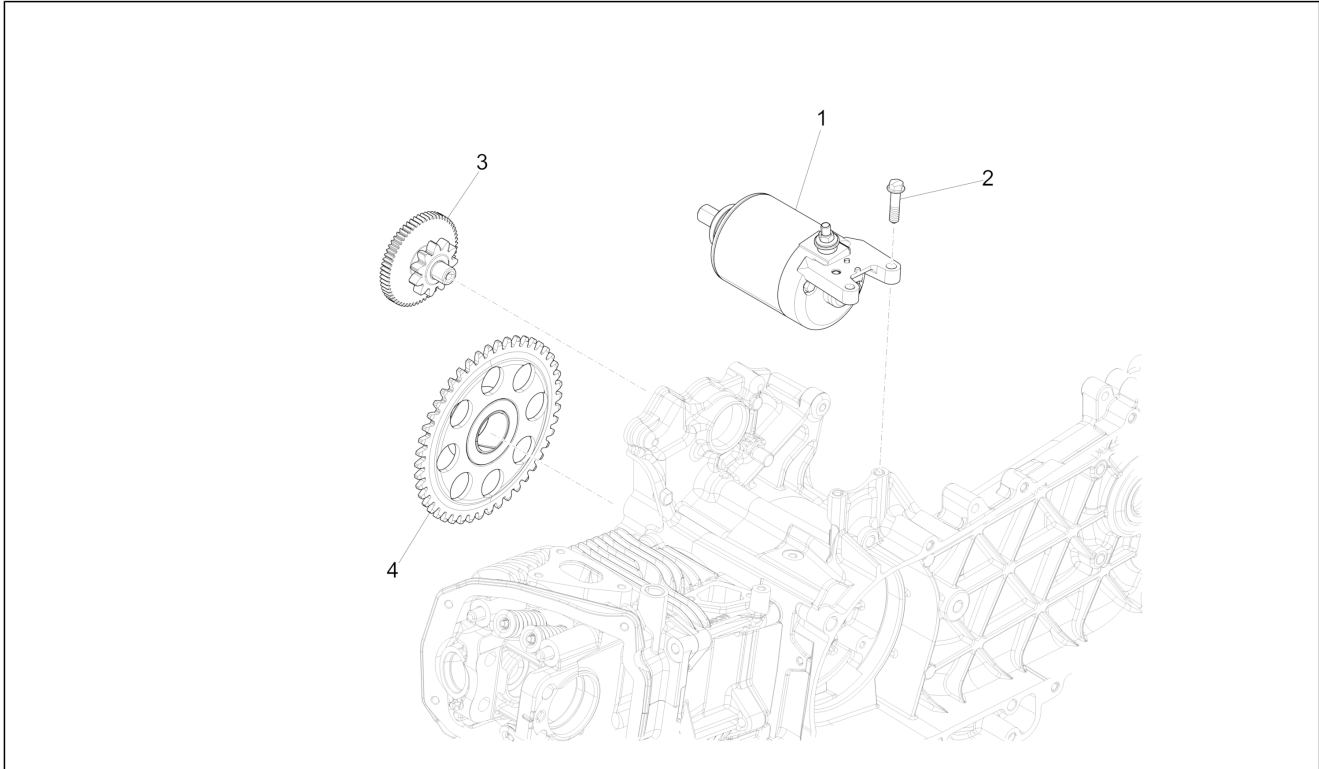

Group	Engine
Code	01.20
Description	Stater - Electric starter
Service	1

Pos.	Code	Description	Qty	Variants
1	58294R	Starter motor	1	
2	B016774	Screw w/ flange M6x25	2	
3	880317	Electric starter gear	1	
4	B014165	Starter motor gear	1