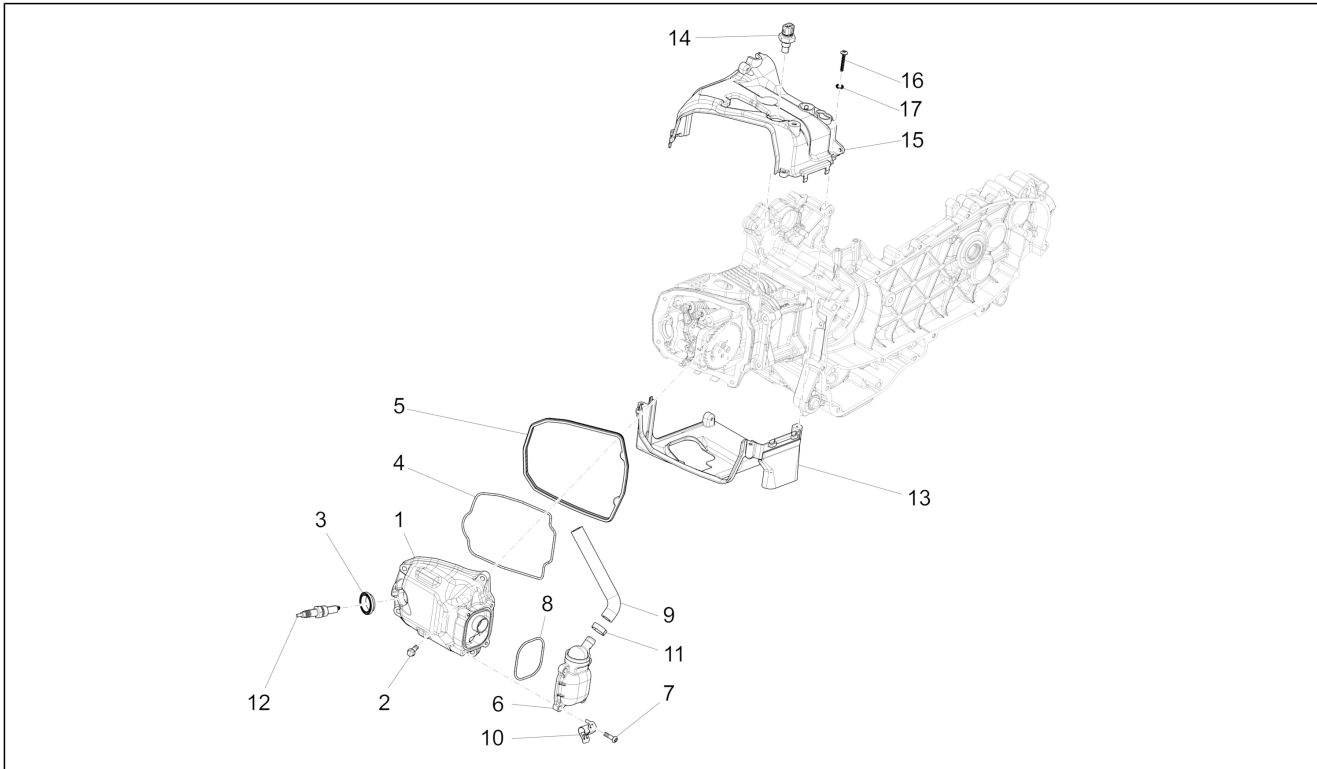

Group	Engine
Code	01.12
Description	Cylinder head cover
Service	1

Pos.	Code	Description	Qty	Variants
1	B013837	Head cover	1	
2	018639	Hex screw M6x20	4	
3	B015566	Gasket	1	
4	879507	Guarnizione or testa	1	
5	879479	Guarnizione testa/cuffia	1	
6	B015453	Oil bleed cover	1	
7	B016808	Torx Screw M5x20	4	
8	487989	Gasket	1	
9	1A000335	Blow-by pipe	1	
10	1D000070	Hose clamp	1	
11	CM001904	Hose clamp	1	
12	638853	Spark plug (NGK) CR8EB	1	
13	1A0011245	Exhaust side hood	1	
14	58273R	Temperature gauge	1	
15	879489	Intake side hood	1	
16	259577	screw	3	
17	828583	Washer $\varnothing 5 \times \varnothing 12 \times 1.1$	3