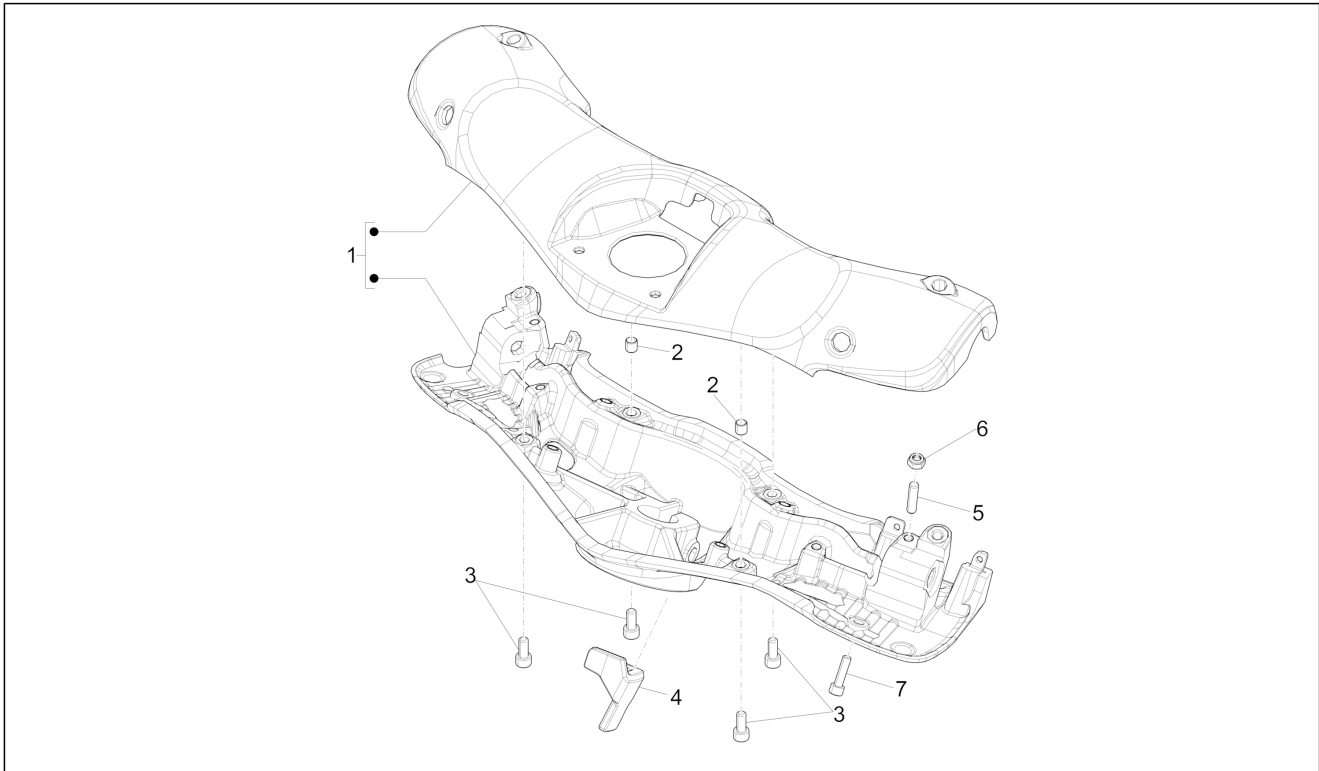

Group	Handlebars/Steering
Code	03.01
Description	Handlebars coverages
Service	1

Pos.	Code	Description	Qty	Variants
1	6761305	Body handlebar complete	1	
2	1B000401	Dowel	2	
3	709099	Hex socket screw M6x16	4	
4	1B000621	Protection	1	
5	1B000428	Stud bolt	4	
6	709116	Nut	4	
7	015792	screw M8x30	2