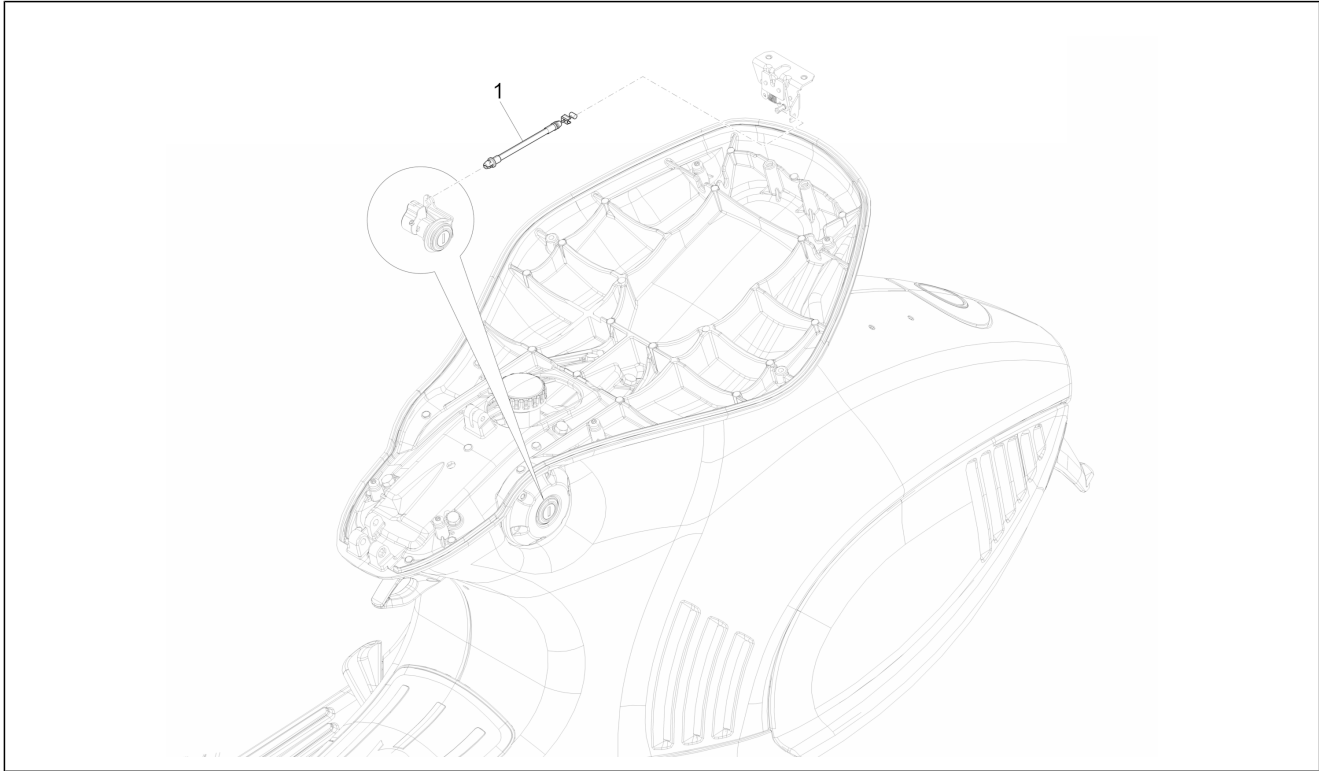

Group	Braking system - Transmissions
Code	05.03
Description	Transmissions
Service	1

Pos.	Code	Description	Qty	Variants
1	CM012850	Saddle cable	1