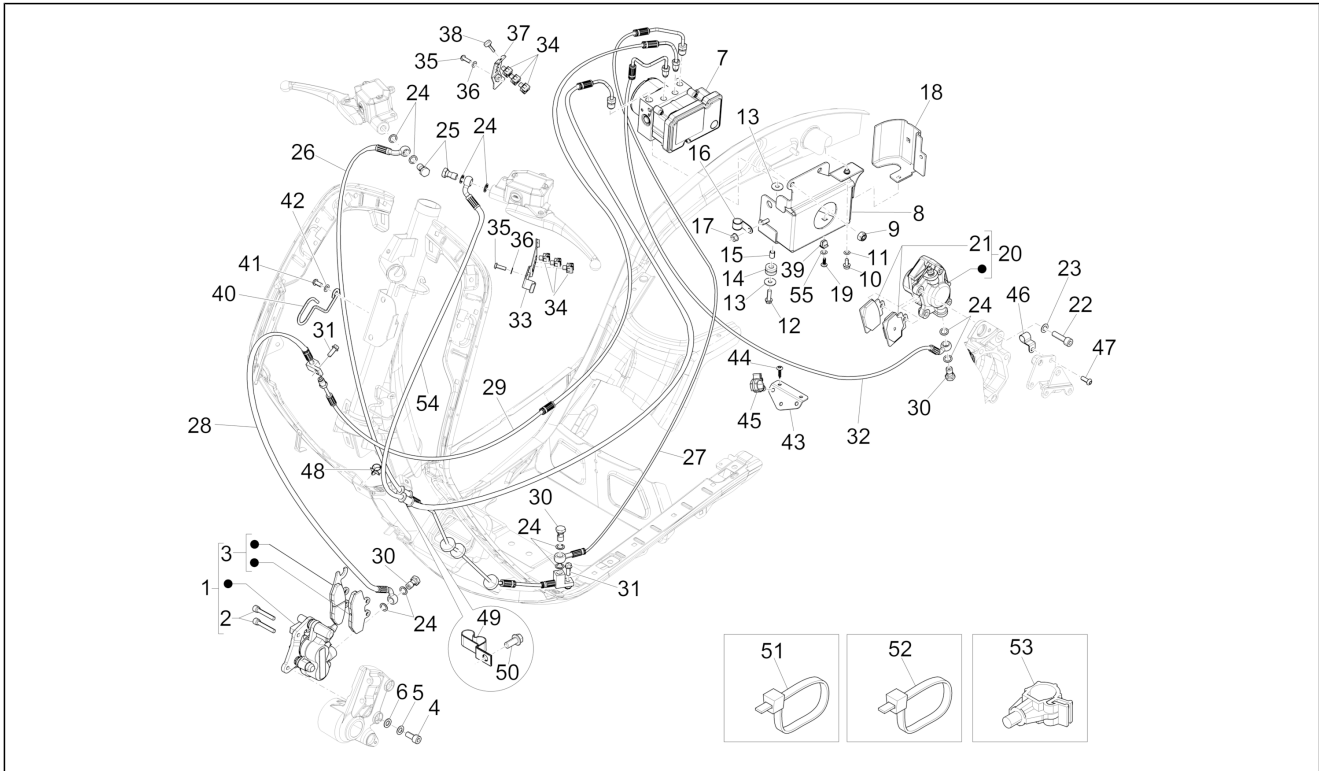

Group	Braking system - Transmissions
Code	05.02
Description	Brakes pipes - Calipers (ABS)
Service	1

Pos.	Code	Description	Qty	Variants
29	1C000020	Brake hose (ABS - Right banjo)	1	
30	265451	Oil pipe screw M10x18	3	
31	874554	Screw w/ flange M6x14	2	
32	1C000168	Rear brake hydraulic piping.	1	
33	1C000008	Bracket with U.P.	1	
34	179013	Spring	6	
35	880285	Torx Screw	3	
36	006975	Washer $\varnothing 5,3 \times \varnothing 10 \times 0,5$	3	
37	1C000009	Bracket with U.P.	1	
38	299071	Pad	1	
39	199190	Expansion plug	2	
40	1C000046	Wiring clip	1	
41	874554	Screw w/ flange M6x14	1	
42	006976	Spring washer 12x6,4x0,5	1	
43	18000263	Rear mudguard plate	1	
44	CM179101	Self-tapping screw	2	
45	CM006905	Non return spring L=12	1	
46	845978	Fairlead	1	
47	873433	Hex socket screw	1	
48	231590	Elastic spring	2	
49	666047	Hose clamp	1	
50	874554	Screw w/ flange M6x14	1	
51	145298	Lock-strap L=180mm	5	
52	257134	Lock-strap L=277	2	
53	CM006910	Molletta	2	
54	1C000035	Brake hose (HCU - Left Pump)	1	
55	006975	Washer $\varnothing 5,3 \times \varnothing 10 \times 0,5$	2