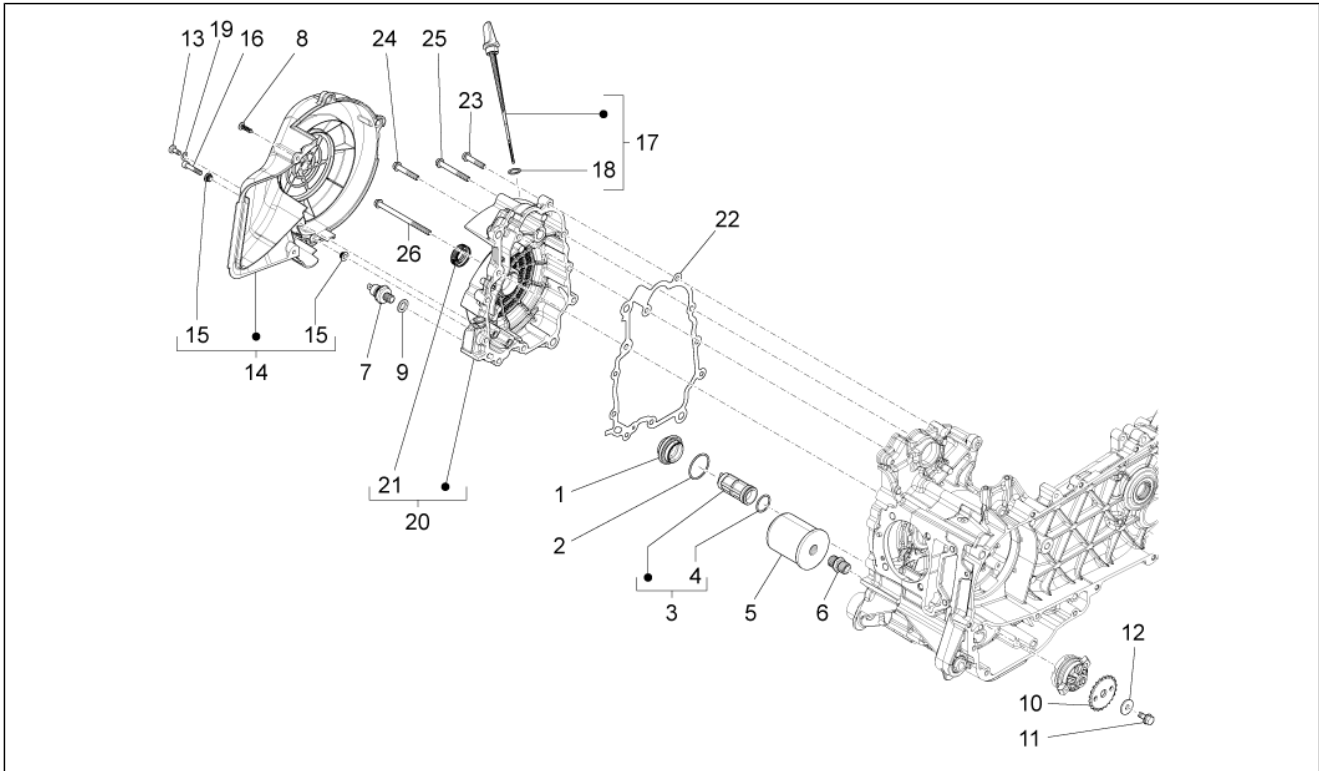

Group	Engine
Code	01.23
Description	Flywheel magneto cover - Oil filter
Service	1

Pos.	Code	Description	Qty	Variants
1	826165	Oil filter plug	1	
2	285536	O-ring 31,47x1,78	1	
3	B015454	Intake oil filter	1	
4	288474	O-ring 20,35x1,78	1	
5	82635R	Oil filter	1	
6	B015455	Special screw	1	
7	641541	Oil pressure sensor	1	
8	267958	Self tapping screw L=20 mm	2	
9	AP9150472	Washer 10,5x17x1,5	1	
10	287913	Oil pump gear	1	
11	B016426	Screw w/ flange M6x14	1	
12	436695	Belleville spring $\varnothing 6,4 \times \varnothing 20 \times 2$	1	
13	015585	Self-tapping screw M5x12	1	
14	B017660	Complete flywheel sode coveyor	1	
15	B015908	Bushing	6	
16	486972	Hex socket screw M5x25	3	
17	1A000619	Oil dipstick	1	
18	479986	O-ring	1	
19	003055	Plain washer 5,4x10x0,8	1	
20	8798545	Complete flywheel cover	1	
21	B015692	Gasket ring 14x28x7	1	
22	877671	Flywheel housing cover gasket	1	
23	B016792	Screw w/ flange M6x30	5	
24	414838	screw M6x35	2	
25	B016775	Screw w/ flange M6x50	2	
26	B016776	Screw w/ flange M6x90	3