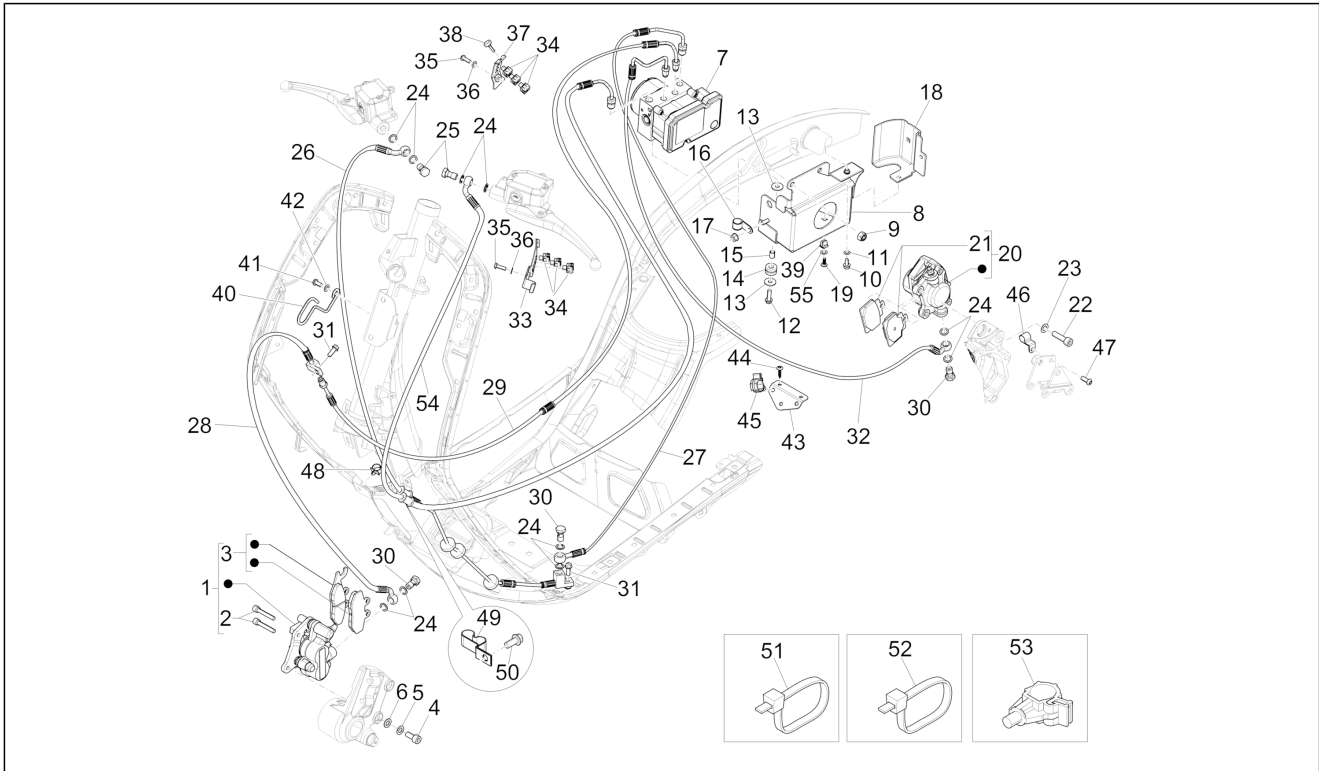

Group	Braking system - Transmissions
Code	05.02
Description	Brakes pipes - Calipers (ABS)
Service	1

Pos.	Code	Description	Qty	Variants
1	CM068301	Brake caliper (Heng Tong)	1	
2	666139	Brake supp. plate pin	2	
3	647078	Brake pads torque (Heng Tong)	1	
4	319532	screw	2	
5	709047	Spring washer	2	
6	003058	Plain washer 15x8,4x1,5	2	
7	669312	Unità di comando elettroidraulico ABS	1	
8	1C000175	Bracket with U.P.	1	
9	709052	Low self-locking nut	2	
10	830061	Screw w/ flange M5x16	1	
11	006975	Washer Ø5,3xØ10x0,5	1	
12	018639	Hex screw M6x20	3	
13	179575	Washer	6	
14	939278	Pad	3	
15	174969	Spacer	3	
16	573918	Hose clamp	1	
17	288245	Self locking nut M6	1	
18	1C000254	Tyre	1	
19	CM178603	Self tapping screw D4.2x13	2	
20	CM074101	Brake caliper	1	
21	647161	Rear brake pads torque.	1	
22	015792	screw M8x30	2	
23	709047	Spring washer	2	
24	127927	Gasket	10	
25	666294	Screw w/ flange	2	
26	1C000036	Brake hose (left banjo - Right Pump)	1	
27	1C000033	Brake hose (HCU - left banjo)	1	
28	1C000006	Brake hose(brake caliper - hidraulic banjo)	1