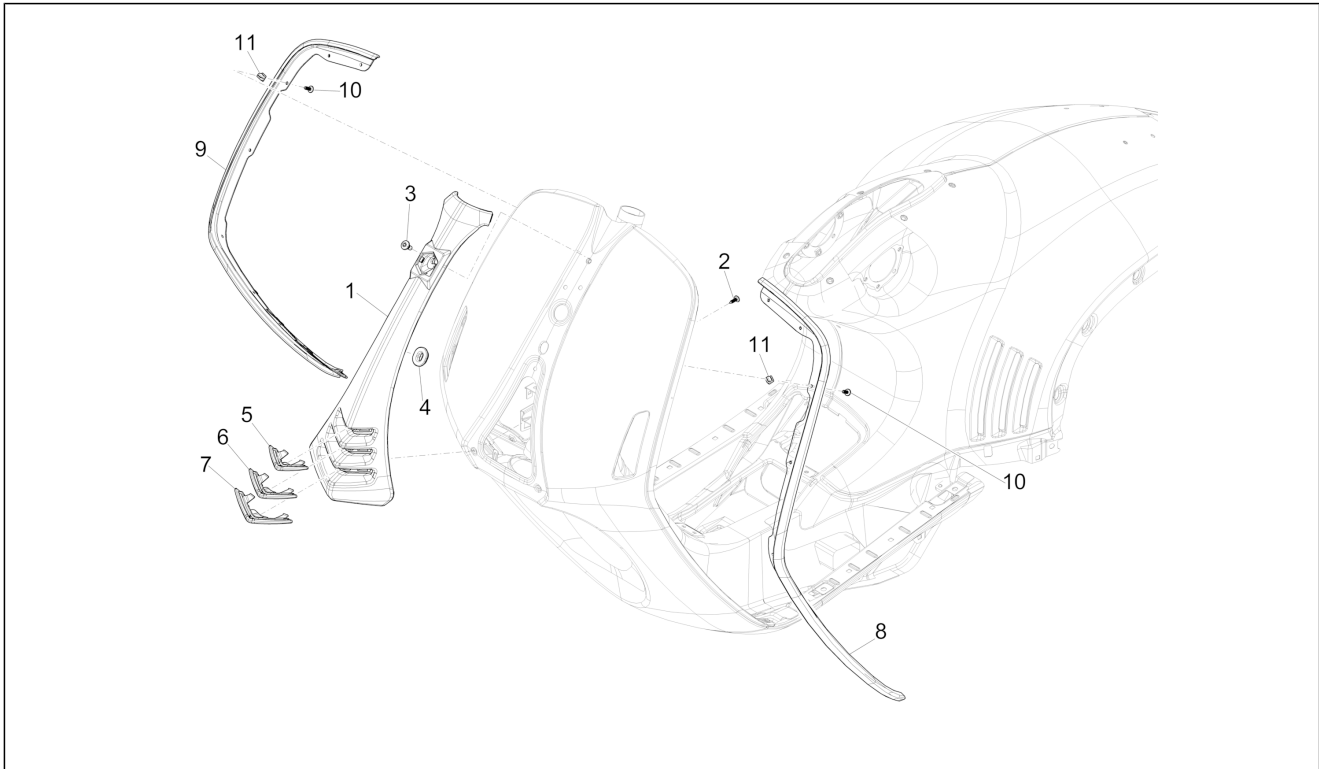

Group	Frame - Plastic parts - Coachwork
Code	02.26
Description	Front shield
Service	1

Pos.	Code	Description	Qty	Variants
1	676154	Steering column cover	1	
1	6761540090	Painted steering cover	1	Vehicle colour:Shiny Black[94]
1	67615400BR	Painted steering cover	1	Vehicle colour:White[544]
2	CM178601	Self tapping screw D4.2x16	2	
3	CM179202	screw	1	
4	463195	Elastic drift	1	
5	676061	Upper freize	1	
6	676062	Central freize	1	
7	676063	Lower freize	1	
8	675172	Cornice scudo SX	1	
9	675173	Cornice scudo DX	1	
10	CM178603	Self tapping screw D4.2x13	18	
11	199190	Expansion plug	18