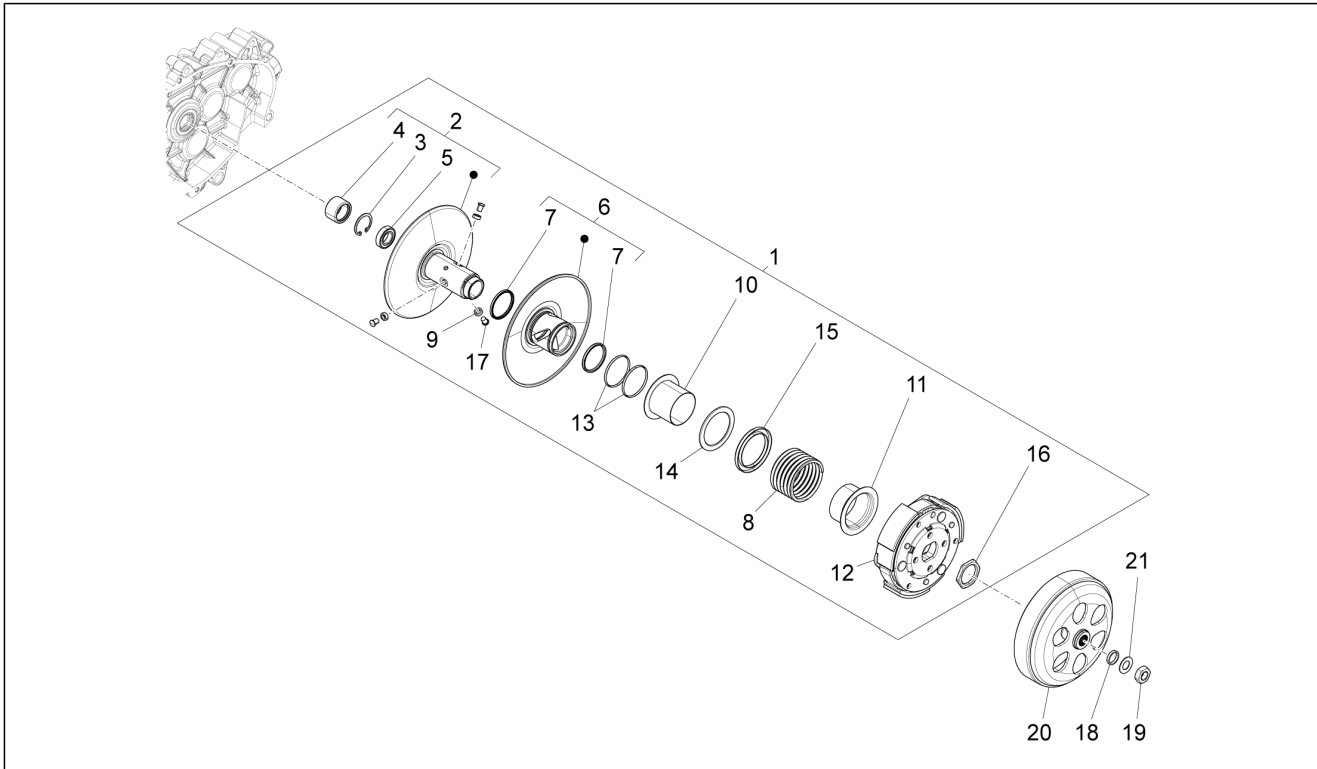

Group	Engine
Code	01.14
Description	Driven pulley
Service	1

Pos.	Code	Description	Qty	Variants
1	CM167101	Puleggia condotta completa di frizione	1	
2	B014157	Semipuleggia condotta fissa completa	1	
3	006628	Snap ring	1	
4	B014169	Cage à rouleaux 22x29x18	1	
5	880512	Ball bearing	1	
6	880538	Semipuleggio condotta mobile compl.	1	
7	289950	Gasket ring	2	
8	B013304	Variator spring	1	
9	431091	Roller	3	
10	880539	Pulley side cap	1	
11	880543	Clutch side cap	1	
12	CM1672015	Complete centrifugal clutch assembly	1	
13	289840	Gasket	2	
14	880540	Sliding washer	1	
15	880541	Spring seat	1	
16	289955	Ring nut	1	
17	B014466	Pin	3	
18	B014652	Spacer	1	
19	B016992	Nut	1	
20	B017265	Clutch drum	1	
21	274246	Flat washer 22x12,1x1	1