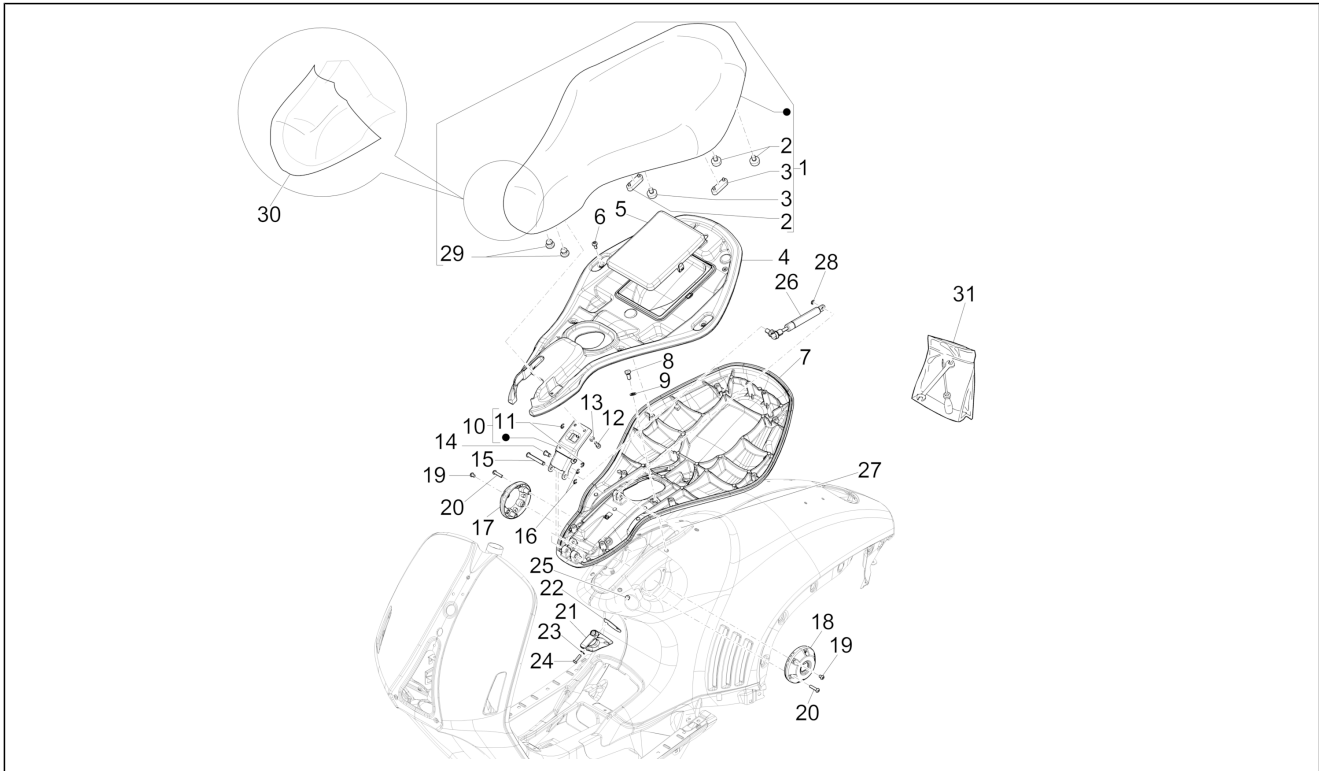

Group	Frame - Plastic parts - Coachwork
Code	02.39
Description	Saddle/seats - Tool roll
Service	1

Pos.	Code	Description	Qty	Variants
28	005964	Ring	1	
29	623504	Pad	2	
30	1B000536	Cover saddle	1	
31	1C000285	Tool set, standard l/jack	1