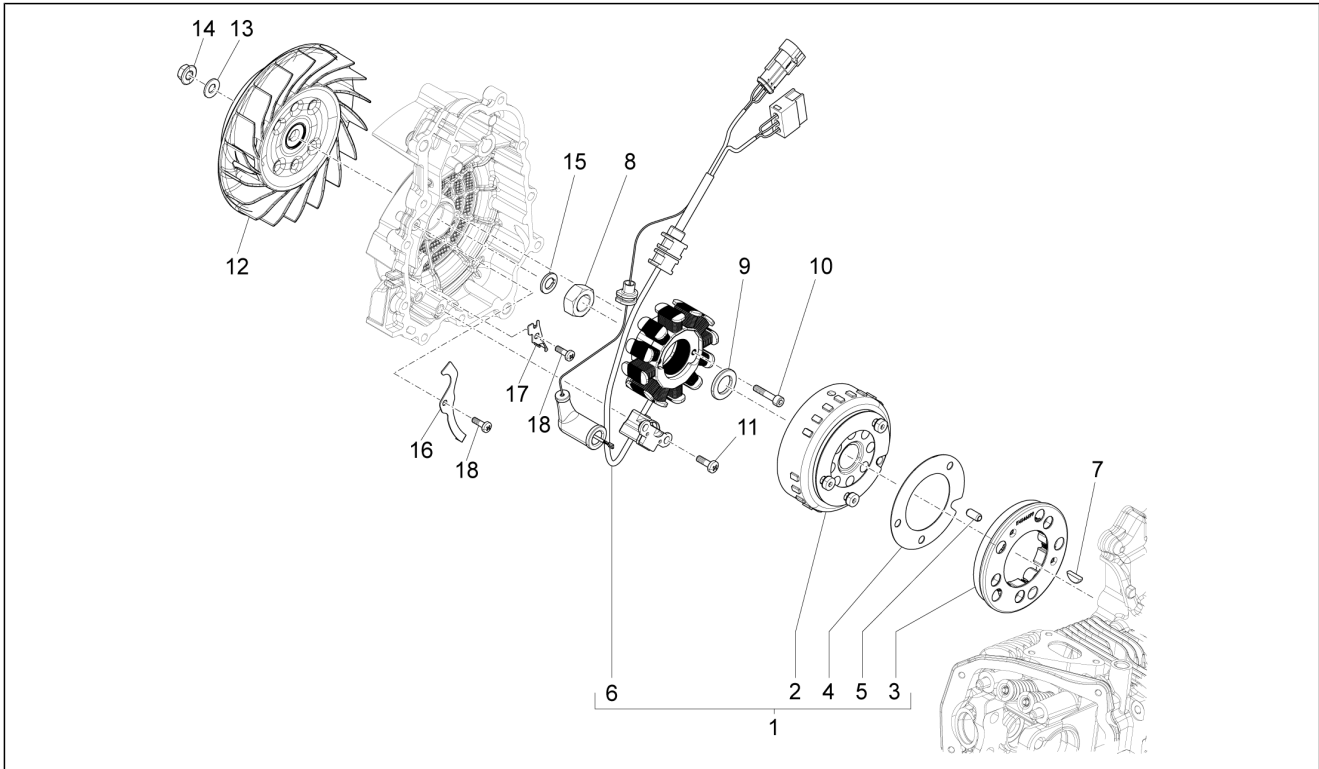

Group	Engine
Code	01.21
Description	Flywheel magneto
Service	1

Pos.	Code	Description	Qty	Variants
1	680207	Complete magneto flywheel	1	
2	B018115	Rotor, assy.	1	
3	643154	Complete freewheel	1	
4	B014164	Spacer	1	
5	642556	Spring pin	1	
6	680205	***COMPLETE STATOR	1	
7	000097	Transmission key	1	
8	841047	Nut M16x1,25	1	
9	B018464	Belleville spring	1	
10	486972	Hex socket screw M5x25	2	
11	015715	Screw M5x16	2	
12	B017647	Fan	1	
13	003058	Plain washer 15x8,4x1,5	1	
14	874557	Flanged nut M8x1,25	1	
15	B015807	Flat washer	1	
16	B018105	Housing sheet	1	
17	B018106	Housing sheet	1	
18	018575	Screw M5x10	2