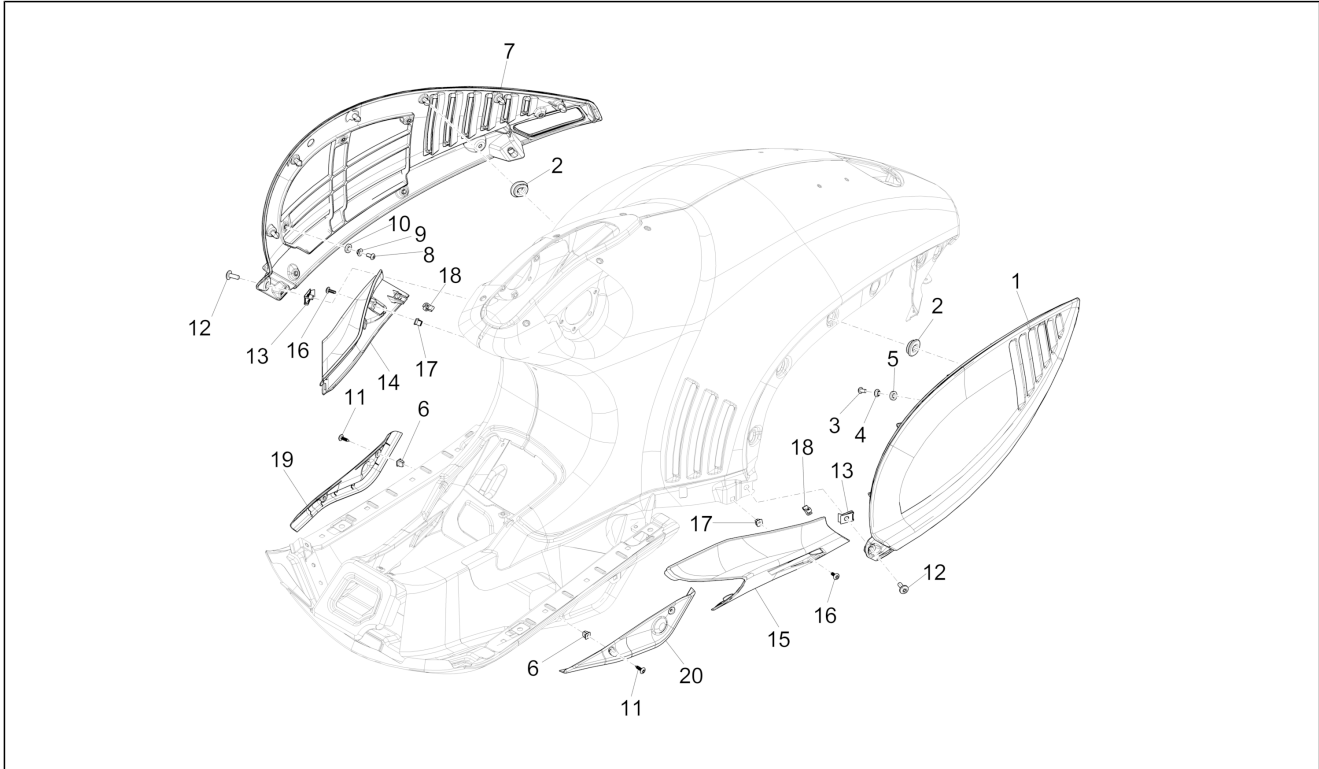

Group	Frame - Plastic parts - Coachwork
Code	02.32
Description	Side cover - Spoiler
Service	1

Pos.	Code	Description	Qty	Variants
1	1B00030760090	Left side hood	1	Vehicle colour:Shiny Black[94]
1	1B000307600BR	Left side hood	1	Vehicle colour:White[544]
2	463195	Elastic drift	12	
3	651014	Hex socket screw M5x10	6	
4	1B000266	Bushing	6	
5	1B000267	rondella in gomma	6	
6	199190	Expansion plug	4	
7	1B00030850090	Right side hood	1	Vehicle colour:Shiny Black[94]
7	1B000308500BR	Right side hood	1	Vehicle colour:White[544]
8	651014	Hex socket screw M5x10	6	
9	1B000266	Bushing	6	
10	1B000267	rondella in gomma	6	
11	CM178601	Self tapping screw D4.2x16	4	
12	CM179301	Screw M6x16	4	
13	254485	Spring plate M6	4	
14	675513	Terminale posteriore spoiler DX	1	
14	6755130090	Terminale posteriore spoiler DX	1	Vehicle colour:Shiny Black[94]
14	67551300BR	Terminale posteriore spoiler DX	1	Vehicle colour:White[544]
15	675512	Terminale posteriore spoiler SX	1	
15	6755120090	Terminale posteriore spoiler SX	1	Vehicle colour:Shiny Black[94]
15	67551200BR	Terminale posteriore spoiler SX	1	Vehicle colour:White[544]
16	CM178603	Self tapping screw D4.2x13	2	
17	199190	Expansion plug	2	
18	D9004468091	Gripper clip	2	
19	675458	Copertura spoiler DX	1	
20	675457	Copertura spoiler SX	1