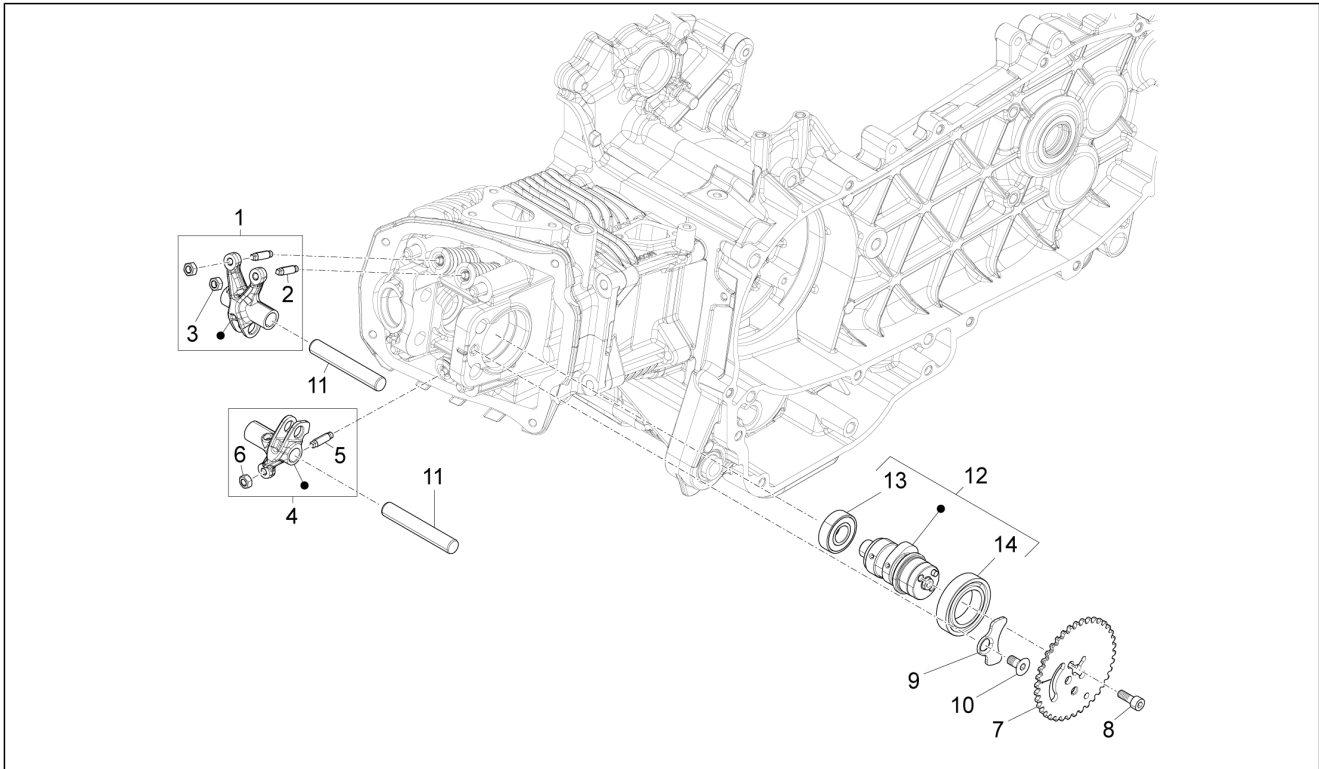

Group	Engine
Code	01.11
Description	Rocking levers support unit
Service	1

Pos.	Code	Description	Qty	Variants
1	B013721	Rocker arm inlet	1	
2	880518	Valve adjuster screw	2	
3	880519	Rocker arm adjuster nut	2	
4	B015554	Rocker arm exhaust	1	
5	880518	Valve adjuster screw	1	
6	880519	Rocker arm adjuster nut	1	
7	B018675	Timing system gear	1	
8	B016474	Screw	2	
9	B013836	Camshaft plate	1	
10	831320	Screw	1	
11	B014047	Rocker arms axis	2	
12	B0154135	Camshaft	1	
13	83029R	Radial bearing 12X28X8	1	
14	83030R	Radial bearing 25x42x9	1