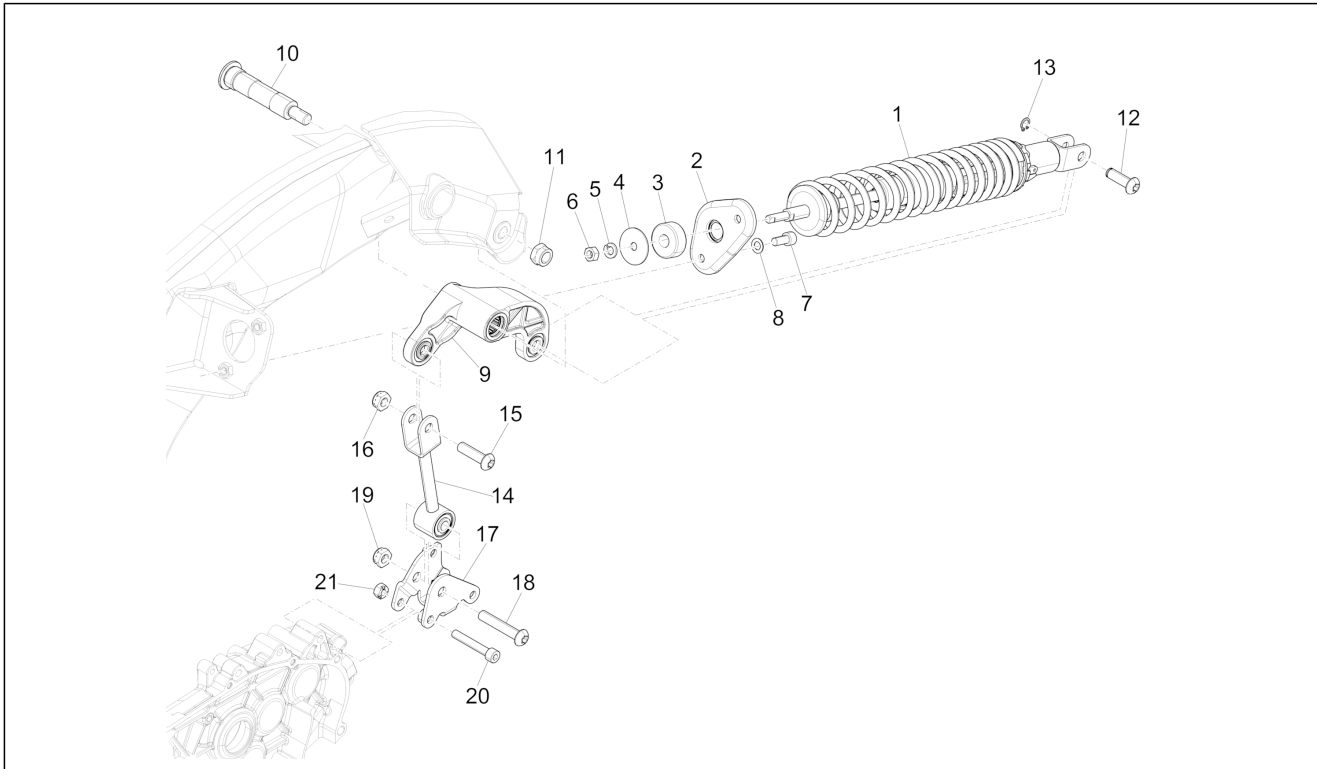

Group	Suspensions - Wheels
Code	04.10
Description	Rear suspension - Shock absorber/s
Service	1

Pos.	Code	Description	Qty	Variants
1	668599	Complete rear shock absorber	1	
2	668934	Shock absorber connection bracket	1	
3	178150	Upper buffer	1	
4	267038	Flat washer	1	
5	016408	Spring washer 13,75x8,15x4,5	1	
6	021108	Nut M8	1	
7	319532	screw	2	
8	709047	Spring washer	2	
9	668614	Gear cpl.	1	
10	668662	Pin	1	
11	267555	Self locking nut	1	
12	1C000225	Torx Screw	1	
13	006409	Ring	1	
14	668656	Swinging unit coupling complete strut	1	
15	669304	Torx Screw	1	
16	002440	Self locking nut M10	1	
17	1C000259	Staffa fissaggio puntone sinistro	1	
18	669305	Torx Screw	1	
19	002440	Self locking nut M10	1	
20	872997	Hex socket screw M8x55	2	
21	020008	Nut M8	2