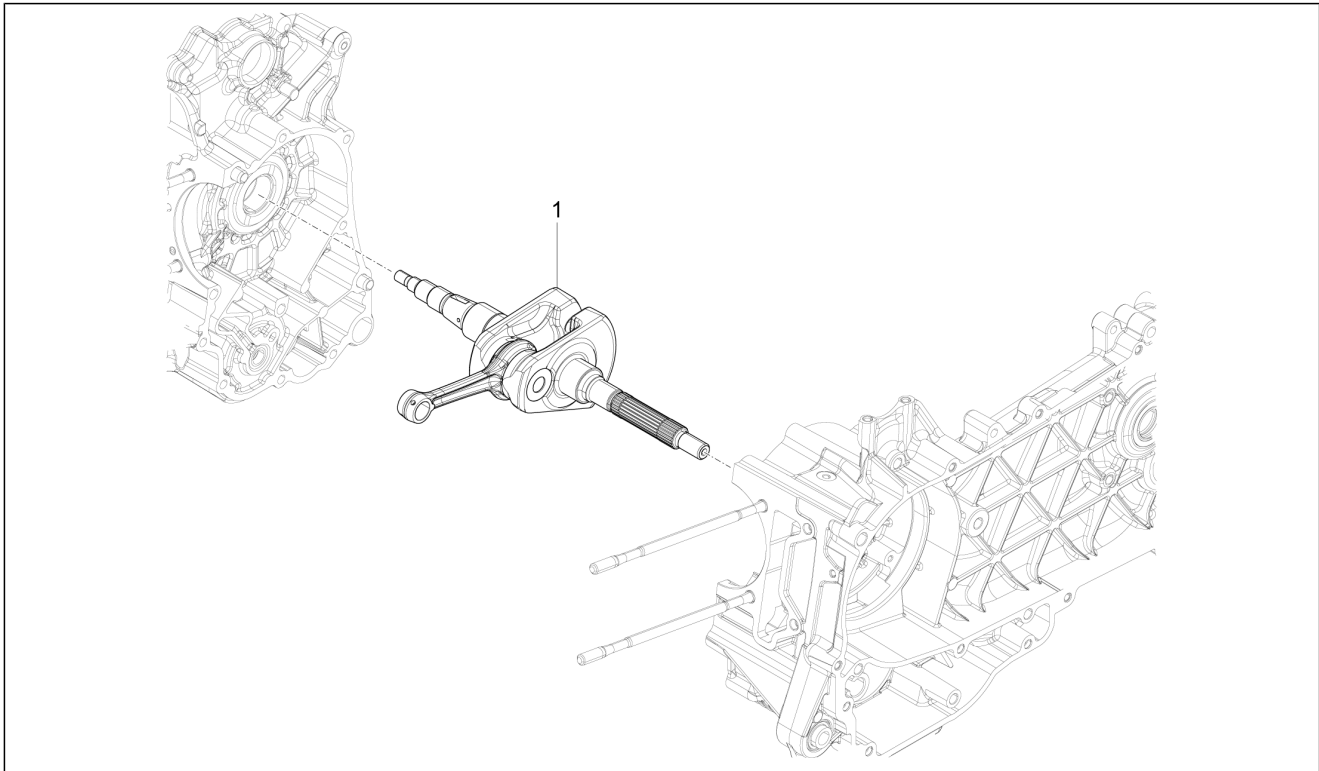

Group	Engine
Code	01.06
Description	Crankshaft
Service	1

Pos.	Code	Description	Qty	Variants
1	8805270001	Crankshaft, assy. class 1	1	
1	8805270002	Crankshaft, assy. class 2	1