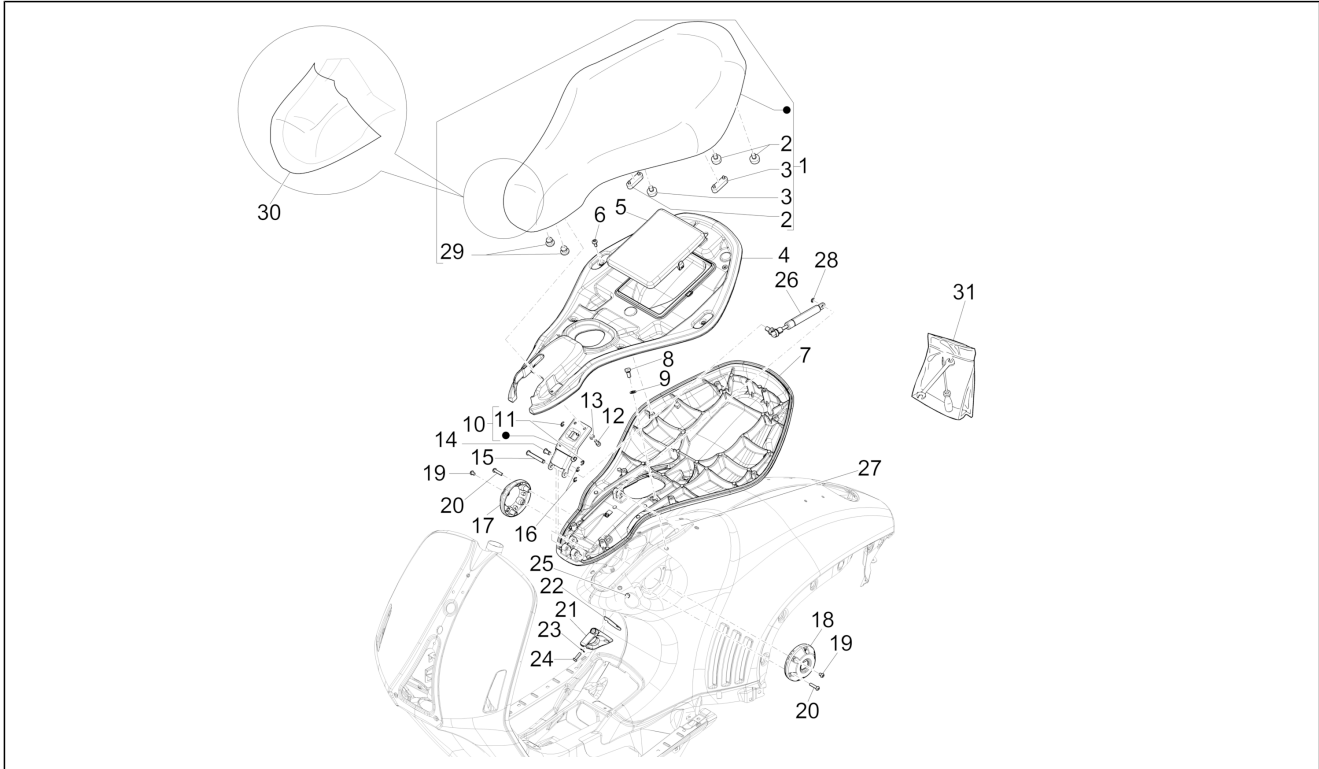

Group	Frame - Plastic parts - Coachwork
Code	02.39
Description	Saddle/seats - Tool roll
Service	1

Pos.	Code	Description	Qty	Variants
1	67553700C1	Saddle assembly	1	Vehicle colour:Shiny Black[94]
1	67553700C2	Saddle assembly	1	Vehicle colour:White[544]
2	296456	Pad	2	
3	577492	Pad	2	
4	675558	Saddle cover	1	
5	676165	Cover	1	
6	1B000068	Self-tapping screw M6x14	8	
7	675174	Seat support	1	
8	031116	Hex socket screw	6	
9	003058	Plain washer 15x8,4x1,5	6	
10	675930	Saddle hinge	1	
11	620970	Snap ring	2	
12	709099	Hex socket screw M6x16	4	
13	006976	Spring washer 12x6,4x0,5	4	
14	675929	Pin	1	
15	675932	Pin	1	
16	620970	Snap ring	2	
17	675560	RH plug	1	
18	675559	LH plug	1	
19	1B000260	TBIC screw	6	
20	654507	Hex socket screw	6	
21	1B000023	Bag holder hook	1	
22	1B000167	Gasket	1	
23	003056	Flat washer 6,4x12x1	2	
24	834038	Hex socket screw	2	
25	012138	Nut	2	
26	675604	Spring	1	
27	675935	Pin	1