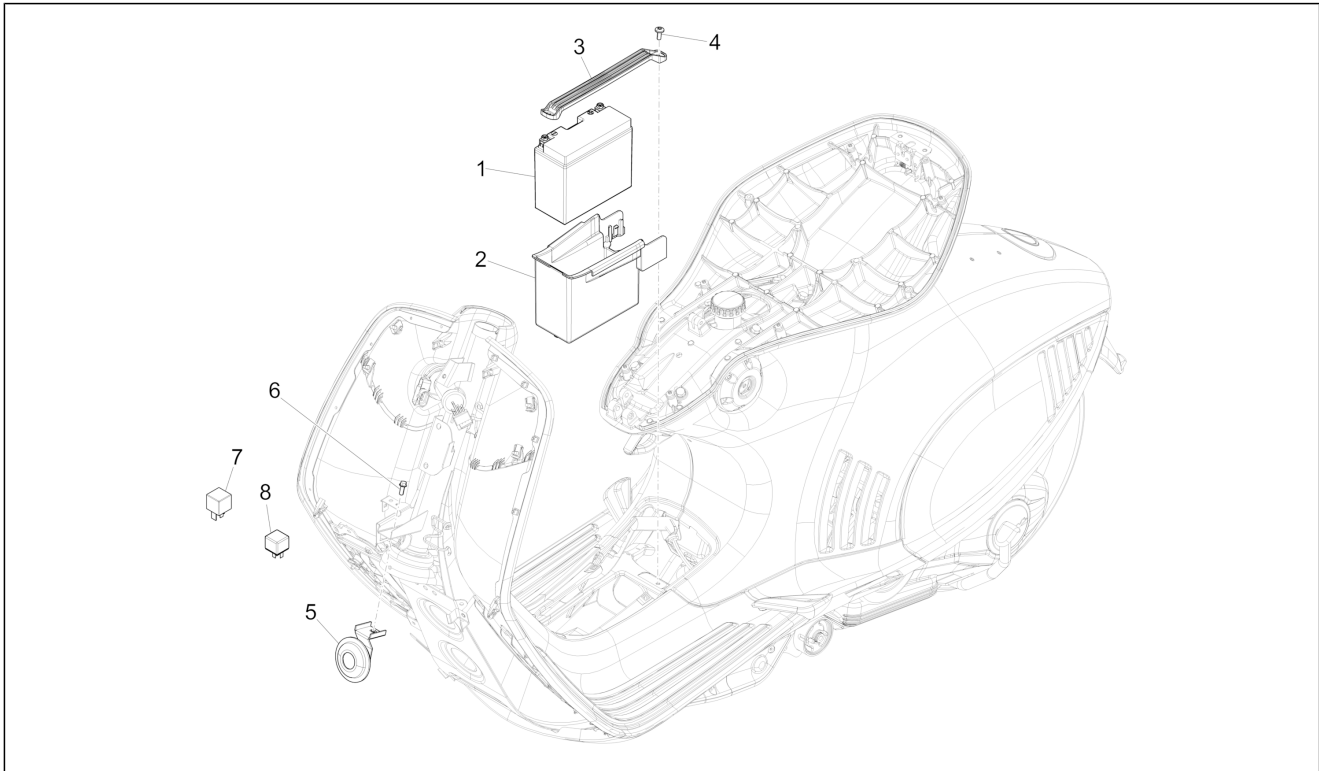

Group	Electrical system
Code	06.05
Description	Remote control switches - Battery - Horn
Service	1

Pos.	Code	Description	Qty	Variants
1	AP8127619	Battery YT12B-BS	1	
2	675538	Vaschetta portabatteria	1	
3	675961	Battery clamp	1	
4	CM179301	Screw M6x16	2	
5	CM071814	Horn 12v cc	1	
6	B016777	Screw w/ flange M6x16	1	
7	641933	Teleruttore con resistenza 12V-30A	1	
8	680172	Teleruttore avviamento 12V-80A	1