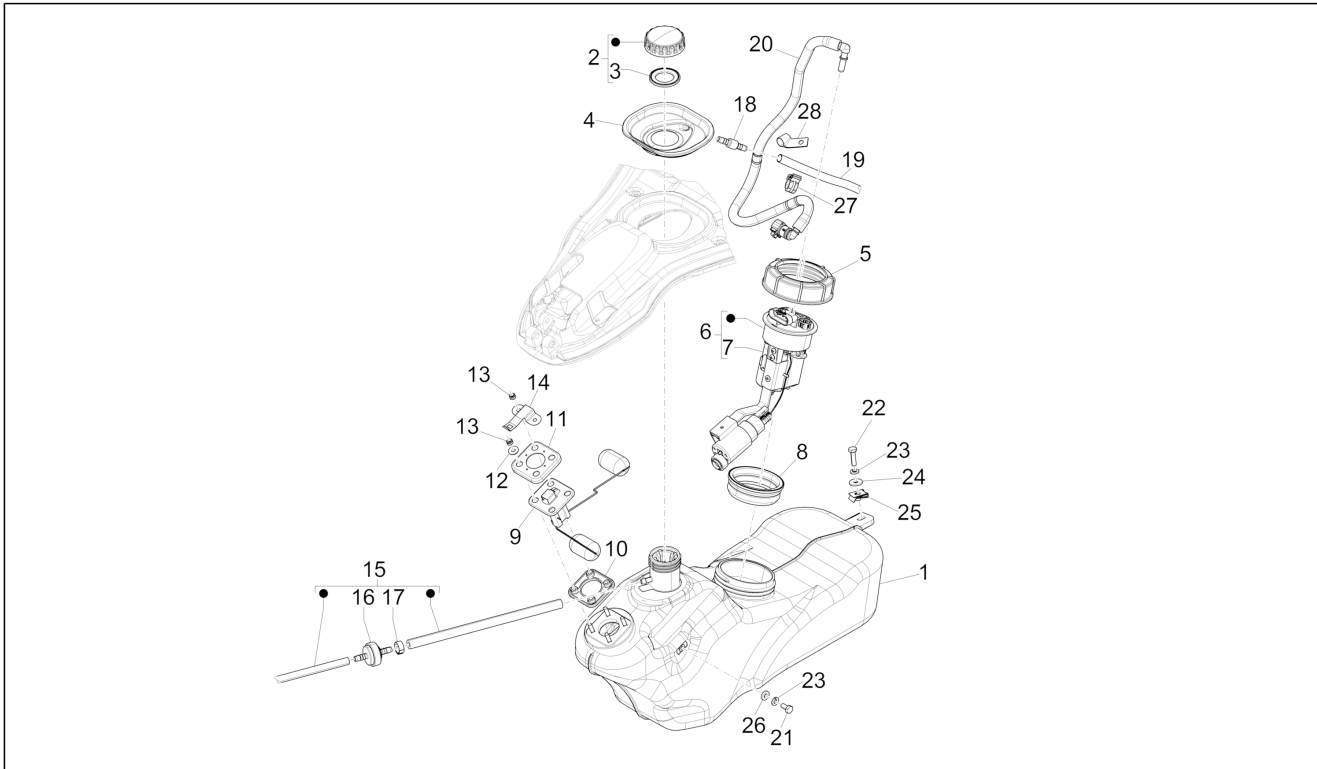

Group	Frame - Plastic parts - Coachwork
Code	02.47
Description	Fuel tank
Service	1

Pos.	Code	Description	Qty	Variants
1	675673	Fuel tank	1	
2	1B000184	Tank cap	1	
3	656021	Tank cover gasket	1	
4	1B000259	Fuel recovery tank	1	
5	576546	Ring nut	1	
6	1D000201	Fuel pump	1	
7	639357	Fuel pump filter	1	
8	576542	Gasket	1	
9	680123	Indicator fuel level	1	
10	781091	Gasket	1	
11	781090	Flangia blocco indicatore	1	
12	097733	Flat washer $\varnothing 5,3 \times \varnothing 14 \times 1$	2	
13	804457	Stop nut M5-6H DIN 985	4	
14	1B000427	Plate	1	
15	1B000111	Tank breather pipe	1	
16	576748	Safety valve	1	
17	CM001914	Hose clamp	1	
18	959591	Coupling	1	
19	CM001432	Tank breather pipe $\varnothing 5 \times 10$ L.1060	1	
20	676103	Fuel tube	1	
21	031086	Screw m6x12	2	
22	031091	Hex screw M6x22	1	
23	016406	Spring washer 6,4x11,8x1	3	
24	013950	Washer 6,2x18x2	1	
25	254485	Spring plate M6	1	
26	006175	Plain washer	2	
27	CM006910	Molletta	1	
28	675126	Hose clamp	1