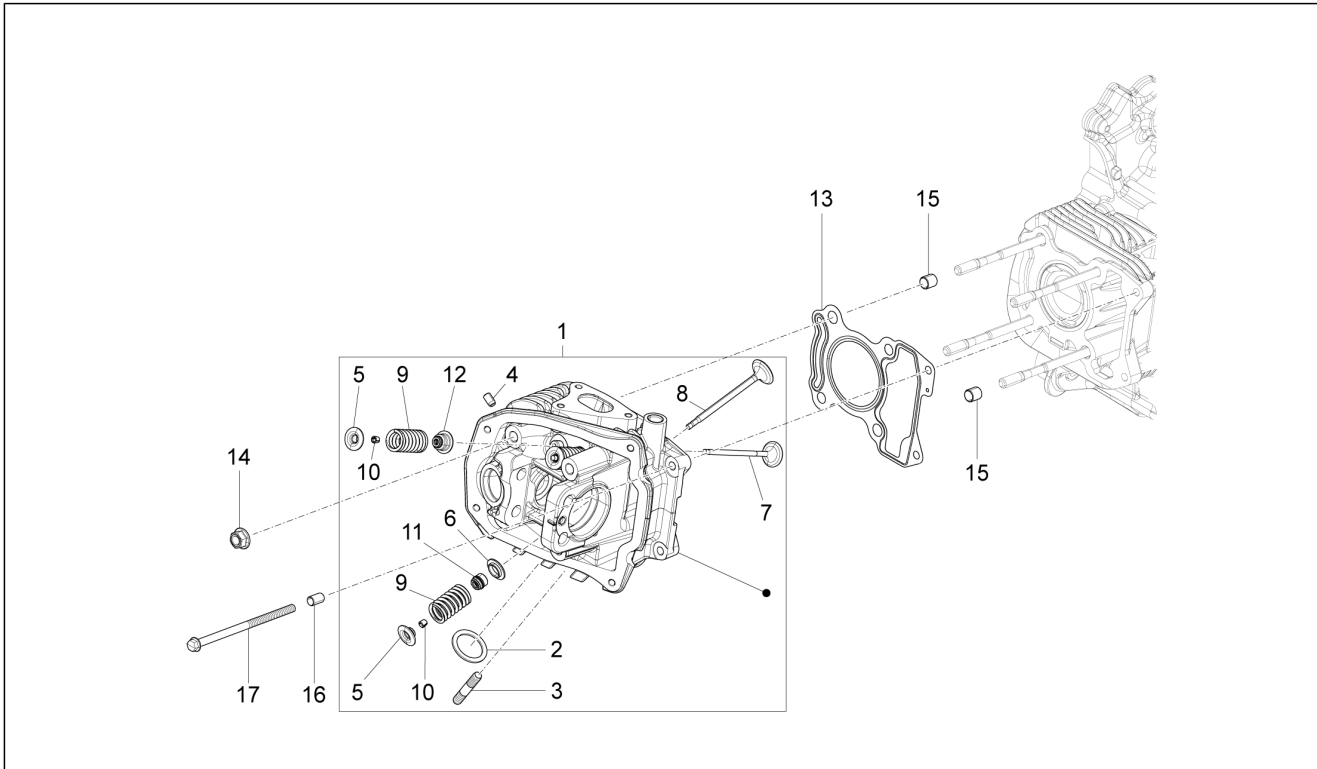

Group	Engine
Code	01.10
Description	Head unit - Valve
Service	1

Pos.	Code	Description	Qty	Variants
1	B013706	Cylinder head assembly	1	
2	434716	Big end-silencer gasket	1	
3	435629	Stud bolt M7	2	
4	842360	Plug M6x10	1	
5	B013833	Upper cap	3	
6	483711	Lower cap	1	
7	B013715	Valve, in Ø20	2	
8	B013716	Exhaust valve Ø22	1	
9	879456	Ext. valve spring	3	
10	B015484	Half-cone	6	
11	436438	Valve gasket ring	1	
12	843307	Cup	2	
13	B018873	Cylinder head gasket	1	
14	411296	Nut M8x1,25	4	
15	435571	Locating dowel	2	
16	277916	Locating dowel	2	
17	B017150	Screw w/ flange M6x110	2